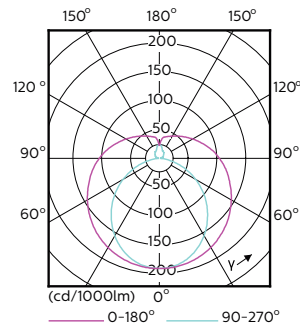

CorePro LEDtube EM/Mains T8

Energy Consumption kWh/1000 h	20 kWh
Product Data	
Full product code	871869671095100
Order product name	CorePro LEDtube 1500mm 20W 865
EAN/UPC - Product	8718696710951
Order code	929001338002

Numerator - Quantity Per Pack	1
Numerator - Packs per outer box	10
Material Nr. (12NC)	929001338002
Net Weight (Piece)	0.270 kg

Dimensional drawing

A3

Product	D1	D2	A1	A2	A3
CorePro LEDtube 1500mm 20W 865	25.7 mm	28 mm	1500 mm	1507.1 mm	1514.2 mm

TLED 5ft 220-240V 20-57W 2200lm 6500K

Photometric data