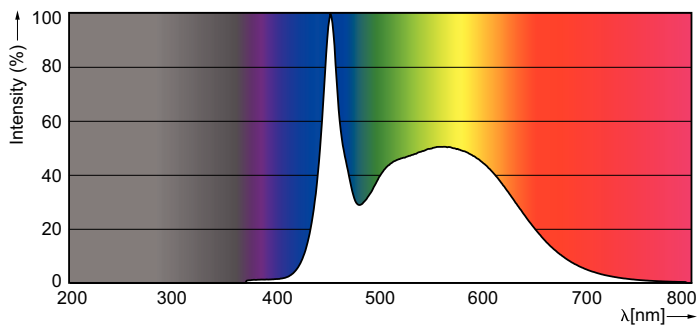

LEDtube 1500mm 20W G13 865 2200lm

LEDtube 1500mm 20W G13 840 2200lm