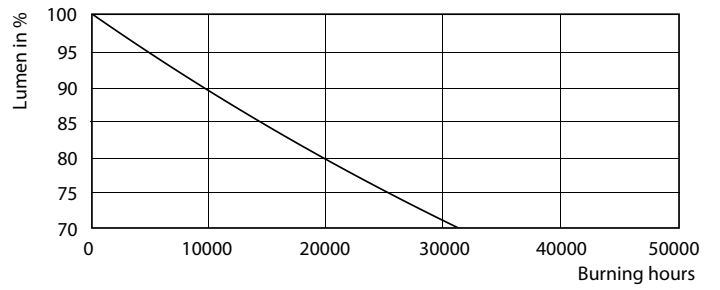

Product data

General Information	
Cap-Base	G13 [Medium Bi-Pin Fluorescent]
EU RoHS compliant	Yes
Nominal Lifetime (Nom)	30000 h
Switching Cycle	200000X
Light Technical	
Color Code	865 [CCT of 6500K]
Luminous Flux (Nom)	2200 lm
Correlated Color Temperature (Nom)	6500 K
Color Consistency	<6
Color Rendering Index (Nom)	80
LLMF At End Of Nominal Lifetime (Nom)	70 %
Operating and Electrical	
Input Frequency	50 to 60 Hz
Power (Nom)	20 W
Starting Time (Nom)	0.5 s
Warm Up Time to 60% Light (Nom)	0.5 s
Power Factor (Nom)	0.9
Voltage (Nom)	220-240 V
Temperature	
T-Ambient (Max)	45 °C
T-Ambient (Min)	-20 °C
T-Storage (Max)	65 °C
T-Storage (Min)	-40 °C
T-Case Maximum (Nom)	45 °C
Controls and Dimming	
Dimmable	No
Mechanical and Housing	
Bulb Material	Glass
Product Length	1500 mm
Approval and Application	
Energy Efficiency Label (EEL)	A+
Energy Saving Product	Yes
Approval Marks	CE marking RoHS compliance KEMA Keur certificate

TLED 5ft 220-240V 20-57W 2200lm 6500K

Photometric data

LEDtube 1500mm 20W G13 865 2200lm

LEDtube 1500mm 20W G13 840 2200lm

SDPO_MLEDGA_0051-Spectral Power distribution

CorePro LEDtube EM/Mains T8

Lifetime

LEDtube 1500mm 20W G13 840 2200lm