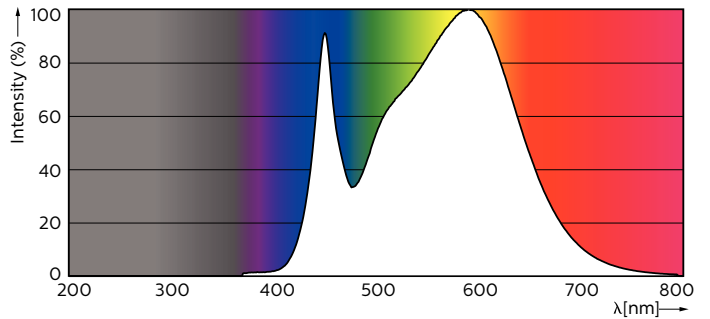

CorePro LEDtube EM/Mains T8

Energy Consumption kWh/1000 h	20 kWh
Product Data	
Full product code	871869671091300
Order product name	CorePro LEDtube 1500mm 20W 840
EAN/UPC - Product	8718696710913
Order code	929001337902

Numerator - Quantity Per Pack	1
Numerator - Packs per outer box	10
Material Nr. (12NC)	929001337902
Net Weight (Piece)	0.270 kg

Dimensional drawing

A3

Product	D1	D2	A1	A2	A3
CorePro LEDtube 1500mm 20W 840	25.7 mm	28 mm	1500 mm	1507.1 mm	1514.2 mm

TLED 5ft 220-240V 20-57W 2200lm 4000K

Photometric data

LEDtube 1500mm 20W G13 840 2200lm

LEDtube 1500mm 20W G13 840 2200lm