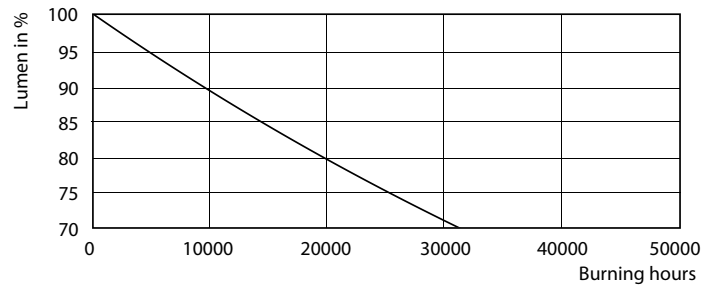

Product data

General Information	
Cap-Base	G13 [Medium Bi-Pin Fluorescent]
EU RoHS compliant	Yes
Nominal Lifetime (Nom)	30000 h
Switching Cycle	200000X
Light Technical	
Color Code	840 [CCT of 4000K]
Luminous Flux (Nom)	2200 lm
Correlated Color Temperature (Nom)	4000 K
Color Consistency	<6
Color Rendering Index (Nom)	80
LLMF At End Of Nominal Lifetime (Nom)	70 %
Operating and Electrical	
Input Frequency	50 to 60 Hz
Power (Nom)	20 W
Starting Time (Nom)	0.5 s
Warm Up Time to 60% Light (Nom)	0.5 s
Power Factor (Nom)	0.9
Voltage (Nom)	220-240 V
Temperature	
T-Ambient (Max)	45 °C
T-Ambient (Min)	-20 °C
T-Storage (Max)	65 °C
T-Storage (Min)	-40 °C
T-Case Maximum (Nom)	45 °C
Controls and Dimming	
Dimmable	No
Mechanical and Housing	
Bulb Material	Glass
Product Length	1500 mm
Approval and Application	
Energy Efficiency Label (EEL)	A+
Energy Saving Product	Yes
Approval Marks	CE marking RoHS compliance KEMA Keur certificate

TLED 5ft 220-240V 20-57W 2200lm 4000K

Photometric data

LEDtube 1500mm 20W G13 840 2200lm

LEDtube 1500mm 20W G13 840 2200lm

LEDtube 1500mm 20W G13 840 2200lm

CorePro LEDtube EM/Mains T8

Lifetime

LEDtube 1500mm 20W G13 840 2200lm