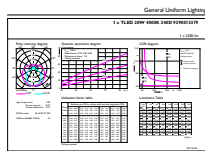

CorePro LEDtube EM/Mains T8

Energy Consumption kWh/1000 h	20 kWh
Product Data	
Full product code	871869671091300
Order product name	CorePro LEDtube 1500mm 20W 840
EAN/UPC - Product	8718696710913
Order code	929001337902

Numerator - Quantity Per Pack	1
Numerator - Packs per outer box	10
Material Nr. (12NC)	929001337902
Net Weight (Piece)	0.270 kg

Dimensional drawing

A3

Product	D1	D2	A1	A2	A3
CorePro LEDtube 1500mm 20W 840	25.7 mm	28 mm	1500 mm	1507.1 mm	1514.2 mm

TLED 5ft 220-240V 20-57W 2200lm 4000K

Photometric data

LEDtube 1500mm 20W G13 840 2200lm

LEDtube 1500mm 20W G13 840 2200lm