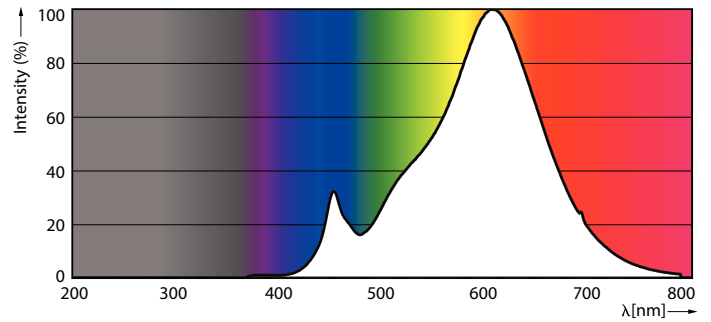

MASTER LEDspot PAR 50W E27 827 25D