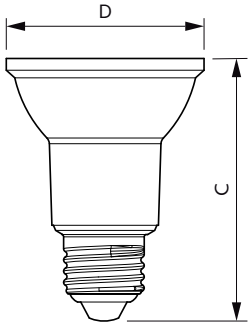

MASTER LEDspot PAR

Dimensional drawing

PAR20 220-240V 6W-50W 25D 2700K E26 D

Product	D	C
MAS LEDspot D 6-50W E27 827 PAR20 25D	64 mm	85 mm

Photometric data