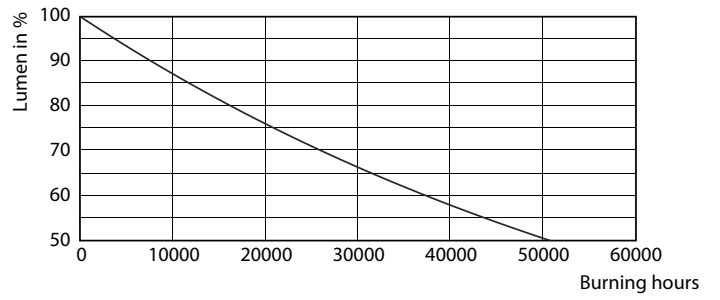

Product data

General Information	
Cap-Base	E27 [E27]
EU RoHS compliant	Yes
Nominal Lifetime (Nom)	25000 h
Switching Cycle	25000X
Technical Type	6-50W
Light Technical	
Color Code	827 [CCT of 2700K]
Beam Angle (Nom)	25 °
Luminous Flux (Nom)	520 lm
Luminous Intensity (Nom)	1500 cd
Color Designation	Warm White (WW)
Correlated Color Temperature (Nom)	2700 K
Luminous Efficacy (rated) (Nom)	86.67 lm/W
Color Consistency	<6
Color Rendering Index (Nom)	80
LLMF At End Of Nominal Lifetime (Nom)	70 %
Operating and Electrical	
Input Frequency	50 to 60 Hz
Power (Nom)	6 W
Lamp Current (Nom)	32 mA

MASTER LEDspot PAR

Dimensional drawing

PAR20 220-240V 6W-50W 25D 2700K E26 D

Product	D	C
MAS LEDspot D 6-50W E27 827 PAR20 25D	64 mm	85 mm

Photometric data

© 2019 Philips Lighting B.V. All rights reserved. Page 1/1

MASTER LEDspot PAR 50W E27 827 25D

MASTER LEDspot PAR 50W E27 827 25D

MASTER LEDspot PAR 50W E27 827 25D

MASTER LEDspot PAR

Lifetime

MASTER LEDspot PAR 50W E27 827 25D

MASTER LEDspot PAR 50W E27 827 25D