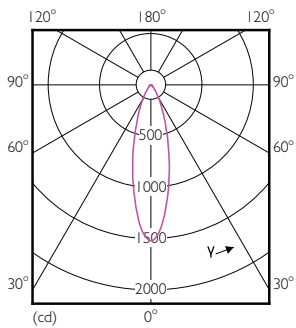

MASTER LEDspot PAR 50W E27 827 25D

MASTER LEDspot PAR 50W E27 827 25D