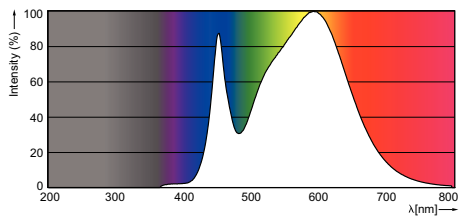

Photometric data

© 2016 Philips Lighting Holding B.V.
All rights reserved.

Specifications are subject to change without notice. Trademarks are the property of Koninklijke Philips N.V. (Royal Philips) or their respective owners.

www.philips.com/lighting

2016, September 30
data subject to change