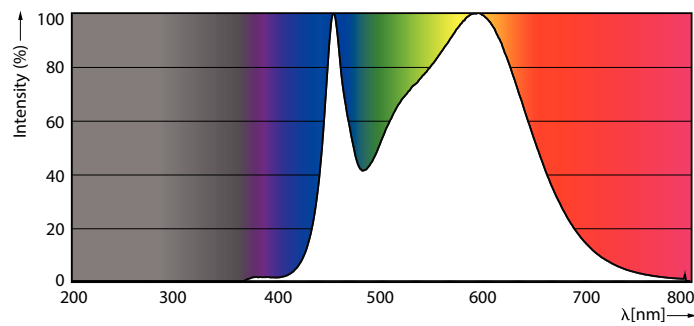

Product data

General Information	
Cap-Base	GU10 [GU10]
EU RoHS compliant	Yes
Nominal Lifetime (Nom)	15000 h
Switching Cycle	50000X
Technical Type	4.6-50W
Light Technical	
Color Code	840 [CCT of 4000K]
Beam Angle (Nom)	36 °
Luminous Flux (Nom)	390 lm
Luminous Intensity (Nom)	770 cd
Color Designation	Cool White (CW)
Correlated Color Temperature (Nom)	4000 K
Luminous Efficacy (rated) (Nom)	84.00 lm/W
Color Consistency	<6
Color Rendering Index (Nom)	80
LLMF At End Of Nominal Lifetime (Nom)	70 %
Luminous Flux in 90° Cone (Rated)	390 lm
Operating and Electrical	
Input Frequency	50 to 60 Hz
Power (Nom)	4.6 W

Lamp Current (Nom)	39 mA
Wattage Equivalent	50 W
Starting Time (Nom)	0.5 s
Warm Up Time to 60% Light (Nom)	0.5 s
Power Factor (Nom)	0.5
Voltage (Nom)	220-240 V
Temperature	
T-Case Maximum (Nom)	72 °C
Controls and Dimming	
Dimmable	No
Approval and Application	
Energy Efficiency Label (EEL)	A++
Suitable For Accent Lighting	Yes
Energy Consumption kWh/1000 h	5 kWh
Product Data	
Full product code	871869672839000
Order product name	Corepro LEDspot 4.6-50W GU10 840 36D
EAN/UPC - Product	8718696728390
Order code	929001218202

Product	D	C
Corepro LEDspot 4.6-50W GU10 840 36D	50 mm	54 mm

Photometric data

Classic LEDspotMV 5W GU10 840 36D CLA

CorePro LEDspotMV 50W GU10 830 36D CLA

CorePro LEDspotMV 25W GU10 840 36D

CorePro LEDspot MV