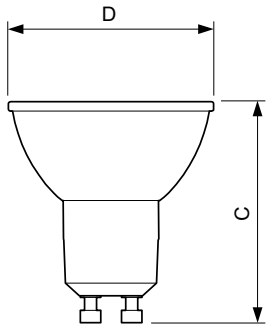

Product data

General Information	
Cap-Base	GU10 [GU10]
EU RoHS compliant	Yes
Nominal Lifetime (Nom)	15000 h
Switching Cycle	50000X
Technical Type	4.6-50W
Light Technical	
Color Code	840 [CCT of 4000K]
Beam Angle (Nom)	36 °
Luminous Flux (Nom)	390 lm
Luminous Intensity (Nom)	770 cd
Color Designation	Cool White (CW)
Correlated Color Temperature (Nom)	4000 K
Luminous Efficacy (rated) (Nom)	84.00 lm/W
Color Consistency	<6
Color Rendering Index (Nom)	80
LLMF At End Of Nominal Lifetime (Nom)	70 %
Luminous Flux in 90° Cone (Rated)	390 lm
Operating and Electrical	
Input Frequency	50 to 60 Hz
Power (Nom)	4.6 W

CorePro LEDspot MV

Numerator - Quantity Per Pack	1
Numerator - Packs per outer box	10
Material Nr. (12NC)	929001218202

Net Weight (Piece)	0.038 kg
--------------------	----------

Dimensional drawing

GU10 230V 4W-35W 260lm 100D 3000K GU10ND

Product	D	C
Corepro LEDspot 4.6-50W GU10 840 36D	50 mm	54 mm

Photometric data

Classic LEDspotMV 5W GU10 840 36D CLA

CorePro LEDspotMV 50W GU10 830 36D CLA

CorePro LEDspotMV 25W GU10 840 36D

CorePro LEDspot MV