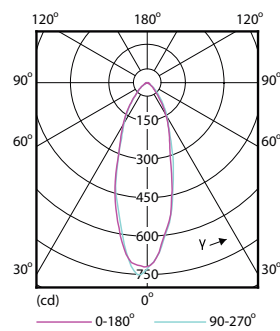

Product data

General Information	
Cap-Base	GU10 [GU10]
EU RoHS compliant	Yes
Nominal Lifetime (Nom)	15000 h
Switching Cycle	50000X
Technical Type	4.6-50W
Light Technical	
Color Code	840 [CCT of 4000K]
Beam Angle (Nom)	36 °
Luminous Flux (Nom)	390 lm
Luminous Intensity (Nom)	770 cd
Color Designation	Cool White (CW)
Correlated Color Temperature (Nom)	4000 K
Luminous Efficacy (rated) (Nom)	84.00 lm/W
Color Consistency	<6
Color Rendering Index (Nom)	80
LLMF At End Of Nominal Lifetime (Nom)	70 %
Luminous Flux in 90° Cone (Rated)	390 lm
Operating and Electrical	
Input Frequency	50 to 60 Hz
Power (Nom)	4.6 W

CorePro LEDspot MV

Numerator - Quantity Per Pack	1
Numerator - Packs per outer box	10
Material Nr. (12NC)	929001218202

Net Weight (Piece)	0.038 kg
--------------------	----------

Dimensional drawing

GU10 230V 4W-35W 260lm 100D 3000K GU10ND

Product	D	C
Corepro LEDspot 4.6-50W GU10 840 36D	50 mm	54 mm

Photometric data

Classic LEDspotMV 5W GU10 840 36D CLA

CorePro LEDspotMV 50W GU10 830 36D CLA

CorePro LEDspotMV 25W GU10 840 36D

CorePro LEDspot MV