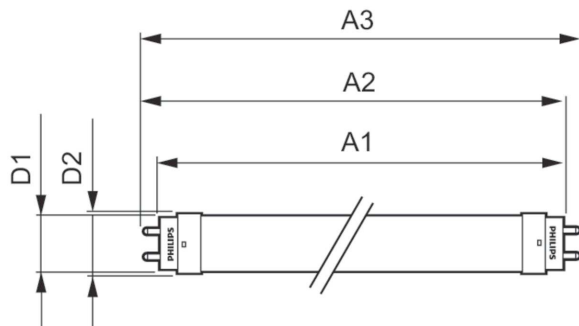

### Product data

General Information		Power Factor (Nom)		0.5
Cap-Base	G13 [ Medium Bi-Pin Fluorescent]	Voltage (Nom)	220-240 V	
EU RoHS compliant	Yes	<b>Temperature</b>		
Nominal Lifetime (Nom)	15000 h	T-Ambient (Max)	45 °C	
Switching Cycle	50000X	T-Ambient (Min)	-20 °C	
<b>Light Technical</b>		T-Storage (Max)	65 °C	
Color Code	765 [ CCT of 6500K]	T-Storage (Min)	-40 °C	
Beam Angle (Nom)	240 °	T-Case Maximum (Nom)	60 °C	
Luminous Flux (Nom)	1600 lm	<b>Controls and Dimming</b>		
Color Designation	Cool Daylight	Dimmable	No	
Correlated Color Temperature (Nom)	6500 K	<b>Mechanical and Housing</b>		
Luminous Efficacy (rated) (Nom)	100.00 lm/W	Product Length	1200 mm	
Color Consistency	<7	Bulb Shape	Tube, double-ended	
Color Rendering Index (Nom)	73	<b>Approval and Application</b>		
LLMF At End Of Nominal Lifetime (Nom)	70 %	Energy Saving Product	Yes	
<b>Operating and Electrical</b>		Suitable For Accent Lighting	No	
Input Frequency	50 to 60 Hz	Approval Marks	RoHS compliance KEMA Keur certificate	
Power (Nom)	16 W			
Starting Time (Nom)	0.5 s			
Warm Up Time to 60% Light (Nom)	0.5 s			

## Dimensional drawing

LEDtube 1200mm 16W 765 T8 AP C G

Product	D1	D2	A1	A2	A3	C	D
LEDtube 1200mm 16W 765 T8 AP C G	25.68 mm	28 mm	1198 mm	1205 mm	1212 mm	1212 mm	27.8 mm