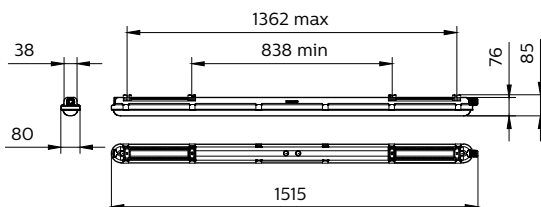

Approval and Application

Ingress protection code	IP65 [Dust penetration-protected, jet-proof]
Mech. impact protection code	IK08 [5 J vandal-protected]

Initial Performance (IEC Compliant)

Initial luminous flux (system flux)	8000 lm

Luminous flux tolerance	+/-10%
Initial LED luminaire efficacy	140 lm/W
Init. Corr. Color Temperature	4000 K
Init. Color Rendering Index	>80
Initial chromaticity	(0.38,0.38)SDCM<=3
Initial input power	57.1 W
Power consumption tolerance	+/-10%

Over Time Performance (IEC Compliant)

Control gear failure rate at median useful life 50000 h	5 %
Lumen maintenance at median useful life* 50000 h	L75

Application Conditions

Ambient temperature range	-20 to +40 °C
Performance ambient temperature Tq	25 °C
Maximum dim level	Not applicable
Suitable for random switching	Not applicable

Product Data

Full product code	871869940928900
Order product name	WT120C G2 LED80S/840 PSU L1500
EAN/UPC - Product	8718699409289
Order code	911401823980
Numerator - Quantity Per Pack	1
Numerator - Packs per outer box	9
Material Nr. (12NC)	911401823980
Net Weight (Piece)	1.700 kg

Dimensional drawing

CoreLine Waterproof WT120C