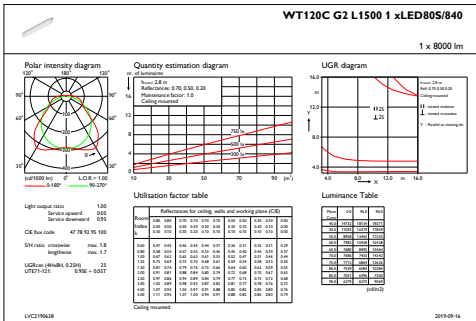

Controls and Dimming

Dimmable	No
----------	----

Mechanical and Housing

Housing Material	Polycarbonate
Reflector material	Steel
Optic material	Polycarbonate
Optical cover/lens material	Polycarbonate
Gear tray material	Steel
Fixation material	Stainless steel
Optical cover/lens finish	Frosted
Overall length	1515 mm
Overall width	80 mm
Overall height	76 mm
Color	Gray
Dimensions (Height x Width x Depth)	76 x 80 x 1515 mm (3 x 3.1 x 59.6 in)

Luminous flux tolerance	+/-10%
Initial LED luminaire efficacy	140 lm/W
Init. Corr. Color Temperature	4000 K
Init. Color Rendering Index	>80
Initial chromaticity	(0.38,0.38)SDCM<=3
Initial input power	57.1 W
Power consumption tolerance	+/-10%

Product Data

Full product code	871869940928900
Order product name	WT120C G2 LED80S/840 PSU L1500
EAN/UPC - Product	8718699409289
Order code	911401823980
Numerator - Quantity Per Pack	1
Numerator - Packs per outer box	9
Material Nr. (12NC)	911401823980
Net Weight (Piece)	1.700 kg

Dimensional drawing

CoreLine Waterproof WT120C

Photometric data

IFGU1_WT120CG2L15001xLED80S840

OFPC1_WT120CG2L15001xLED80S840