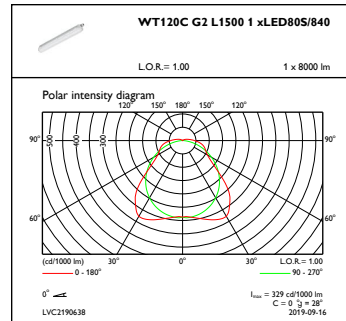

Controls and Dimming

Dimmable	No
----------	----

Mechanical and Housing

Housing Material	Polycarbonate
Reflector material	Steel
Optic material	Polycarbonate
Optical cover/lens material	Polycarbonate
Gear tray material	Steel
Fixation material	Stainless steel
Optical cover/lens finish	Frosted
Overall length	1515 mm
Overall width	80 mm
Overall height	76 mm
Color	Gray
Dimensions (Height x Width x Depth)	76 x 80 x 1515 mm (3 x 3.1 x 59.6 in)

Luminous flux tolerance	+/-10%
Initial LED luminaire efficacy	140 lm/W
Init. Corr. Color Temperature	4000 K
Init. Color Rendering Index	>80
Initial chromaticity	(0.38,0.38)SDCM<=3
Initial input power	57.1 W
Power consumption tolerance	+/-10%

Product Data

Full product code	871869940928900
Order product name	WT120C G2 LED80S/840 PSU L1500
EAN/UPC - Product	8718699409289
Order code	911401823980
Numerator - Quantity Per Pack	1
Numerator - Packs per outer box	9
Material Nr. (12NC)	911401823980
Net Weight (Piece)	1.700 kg

Dimensional drawing

CoreLine Waterproof WT120C

Photometric data

IFGU1_WT120CG2L15001xLED80S840

OFPC1_WT120CG2L15001xLED80S840