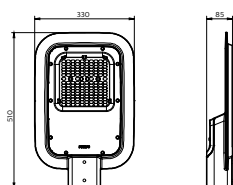

Mechanical and housing	
Housing Material	Aluminum
Optical cover/lens material	Polycarbonate
Overall length	509 mm
Overall width	326 mm
Overall height	85 mm
Effective projected area	0.14 m ²
Color	Gray
Dimensions (Height x Width x Depth)	85 x 326 x 509 mm

SmartBright Road

Initial input power	140 W
Power consumption tolerance	+/-10%

Application conditions

Ambient temperature range	-40 to +50 °C
---------------------------	---------------

Product data

Full product code	871951454895400
Order product name	BRP132 LED175/CW 140W 220-240V DM GM

EAN/UPC - Product	8719514548954
Order code	911401676707
Numerator - Quantity Per Pack	1
Numerator - Packs per outer box	1
Material Nr. (12NC)	911401676707
Net Weight (Piece)	3.990 kg

Dimensional drawing