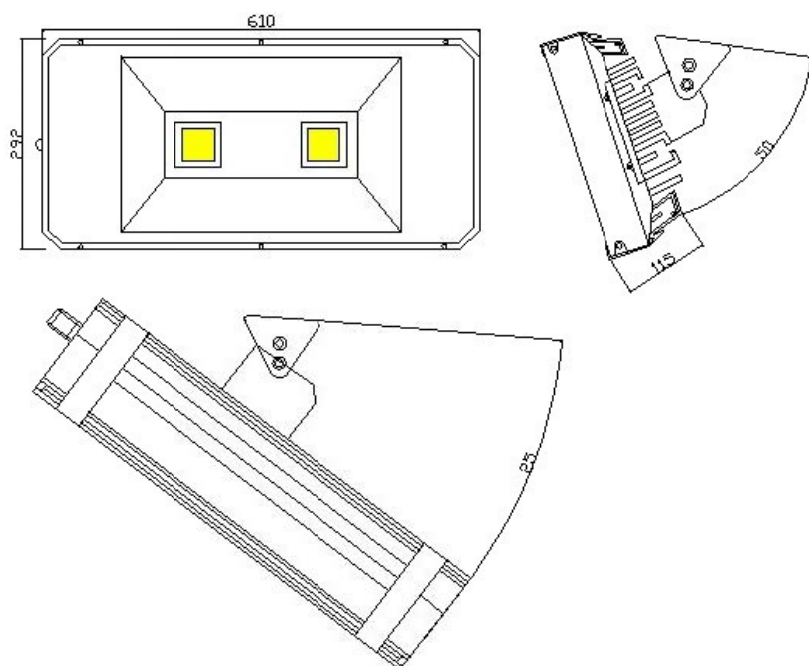

## Specification:

ENGLISH

SPECIFICATIONS	
Watt	160W
Work Voltage	AC85-265V
Configuration Size	L610*W292*H115mm
Light Color	cool white
Color Temperature	6000-6500K
LED Angle	120°
Led Luminous Efficiency	≥80-90 lm/w
Led Flux	≥12800-14400lm
Lamp's Efficiency (%)	> 90%
Life Span	50000H
Protection Degree	IP65

## Dimensions: