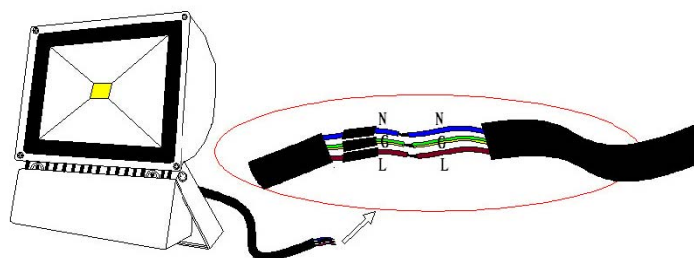

How to assemble:

- Step 1:

- Step 2:

- Step 3: