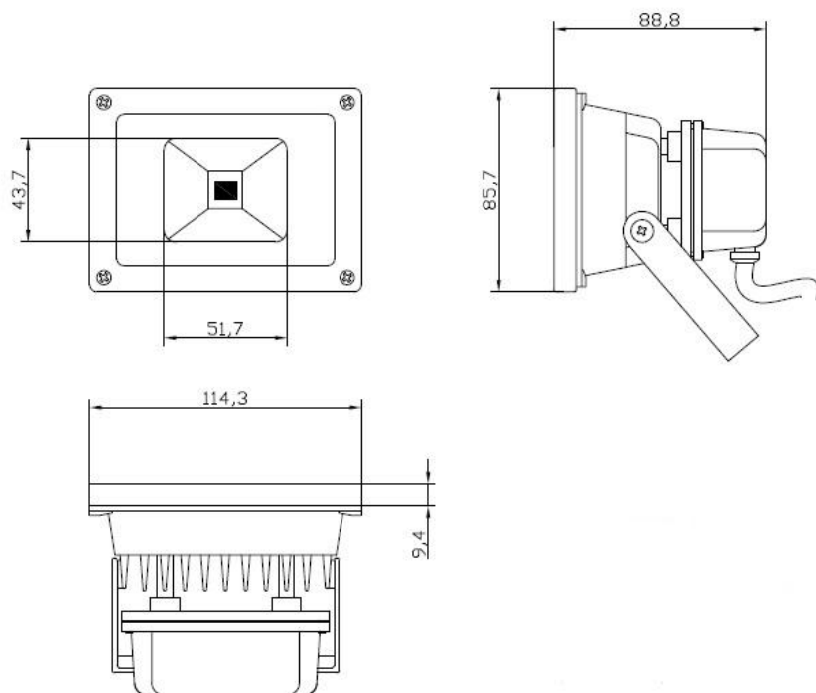

Specification:

ENGLISH

SPECIFICATIONS	
Watt	10W
Work Voltage	AC85-265V
Configuration Size	L114.3*W85.7*H88.8mm
Light Color	RGB
LED Angle	120°
Accessory	With RGB IR Controller
Lamp's Efficiency (%)	> 90%
Life Span	50000H
Protection Degree	IP65

Dimensions:

RGB IR Controller:

ENGLISH

How to assemble:

- Step 1:

- Step 2:

- Step 3: