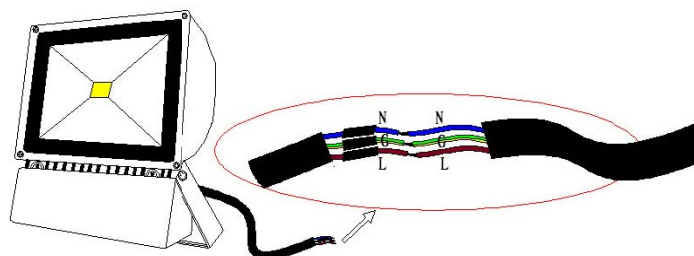

Specification:

ENGLISH

SPECIFICATIONS	
Watt	10W
Work Voltage	AC85-265V
Configuration Size	L114.3*W85.7*H88.8mm
Light Color	RGB
LED Angle	120°
Accessory	With RGB IR Controller
Lamp's Efficiency (%)	> 90%
Life Span	50000H
Protection Degree	IP65

Dimensions:

RGB IR Controller:

ENGLISH

How to assemble:

- Step 1:

- Step 2:

- Step 3: