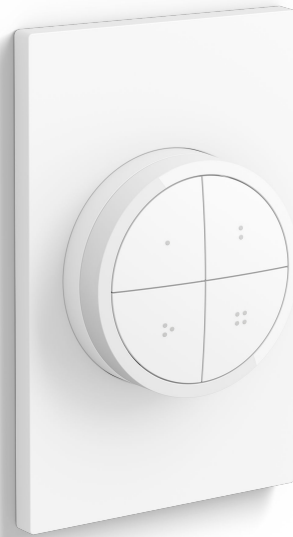

## Tap dial switch

Hue

Wireless installation

Battery powered

Easy access to light scenes

Use as a remote control

8719514441057

## Easy smart lighting

Control up to three Rooms or a Zone with each individual button of the Tap dial switch, available in black or white. Turn the dial to dim and brighten the lights. Mount it to the wall, place it on a magnetic surface, or use it as a remote control.

## Set scenes instantly

With a sleek, matte design in both black and white, the Philips Hue Tap dial switch lets you set scenes in any room of your home. Program each button to control 3 separate Rooms or a Zone — and choose a scene for each.

## Use it your way

Mount the Tap dial switch to the wall with its adhesive backing, attach it to any magnetic surface, or remove it from the wall plate and use anywhere in your home as a remote control.