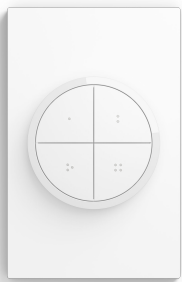

## Tap dial switch

Hue

Wireless installation

Battery powered

Easy access to light scenes

Use as a remote control

8719514441057

## Easy smart lighting

Control up to three Rooms or a Zone with each individual button of the Tap dial switch, available in black or white. Turn the dial to dim and brighten the lights. Mount it to the wall, place it on a magnetic surface, or use it as a remote control.

## Set scenes instantly

With a sleek, matte design in both black and white, the Philips Hue Tap dial switch lets you set scenes in any room of your home. Program each button to control 3 separate Rooms or a Zone — and choose a scene for each.

## Use as a remote or mount to the wall

Attach the Tap dial switch to the wall with its adhesive backing, place on any magnetic surface, or simply remove it from the wall plate to use as a remote control.