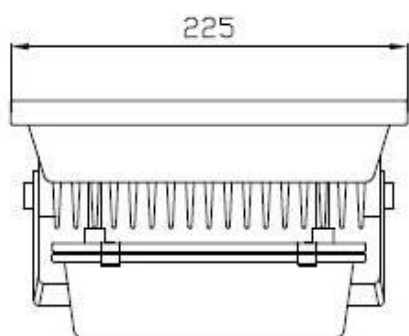

Datasheet

30W High power LED Flood Light

RS Stock No.: 787-1317

ENGLISH

Features:

45 mil Epistar chip

Beam Angle: 120°-140°

CE,RoHS,IP65 Certification

Specifications:

Commodity	30W LED Flood light
Input Voltage	AC85-265V
Frequency Range	50~60Hz
Power Factor (PF)	> 0.9
Lamp's Efficiency (%)	> 90%
Led Power	30W
Led Luminous Efficiency	≥80-90 lm/w
Led Flux	≥2400-2700 lm/w
Beam Angle	120°-140°
Color Temperature	cool white
Color Temperature	6000-6500K
Color Index(CRI)	Ra > 80
Working Temperature	(-30°C) ~ (45°C)
IP Rating	IP65
Working Life	50000 hrs

Dimensions:

ENGLISH

Applications:

Floodlighting and wall washing light for bars, clubs, hotels, stages, parks, squares, commercial buildings facade, museums, and art galleries, historical buildings.