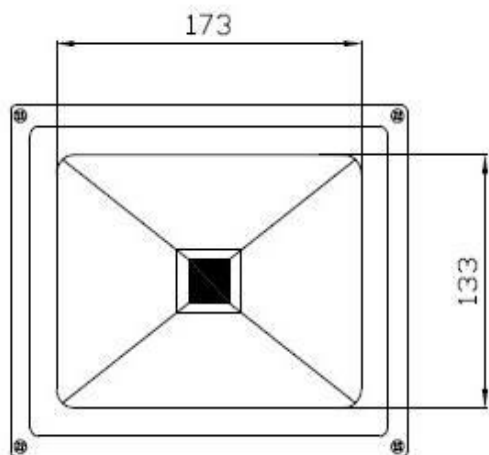

Datasheet

30W High power LED Flood Light

RS Stock No.: 787-1317

ENGLISH

Features:

45 mil Epistar chip

Beam Angle: 120°-140°

CE,RoHS,IP65 Certification

Specifications:

Commodity	30W LED Flood light
Input Voltage	AC85-265V
Frequency Range	50~60Hz
Power Factor (PF)	> 0.9
Lamp's Efficiency (%)	> 90%
Led Power	30W
Led Luminous Efficiency	≥80-90 lm/w
Led Flux	≥2400-2700 lm/w
Beam Angle	120°-140°
Color Temperature	cool white
Color Temperature	6000-6500K
Color Index(CRI)	Ra > 80
Working Temperature	(-30°C) ~ (45°C)
IP Rating	IP65
Working Life	50000 hrs

Dimensions:

ENGLISH

Applications:

Floodlighting and wall washing light for bars, clubs, hotels, stages, parks, squares, commercial buildings facade, museums, and art galleries, historical buildings.