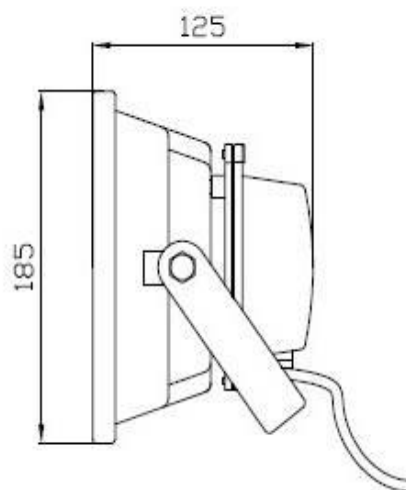

Datasheet

30W High power LED Flood Light

RS Stock No.: 787-1317

ENGLISH

Features:

45 mil Epistar chip

Beam Angle: 120°-140°

CE,RoHS,IP65 Certification

Specifications:

Commodity	30W LED Flood light
Input Voltage	AC85-265V
Frequency Range	50~60Hz
Power Factor (PF)	> 0.9
Lamp's Efficiency (%)	> 90%
Led Power	30W
Led Luminous Efficiency	≥80-90 lm/w
Led Flux	≥2400-2700 lm/w
Beam Angle	120°-140°
Color Temperature	cool white
Color Temperature	6000-6500K
Color Index(CRI)	Ra > 80
Working Temperature	(-30°C) ~ (45°C)
IP Rating	IP65
Working Life	50000 hrs

Dimensions:

ENGLISH

Applications:

Floodlighting and wall washing light for bars, clubs, hotels, stages, parks, squares, commercial buildings facade, museums, and art galleries, historical buildings.