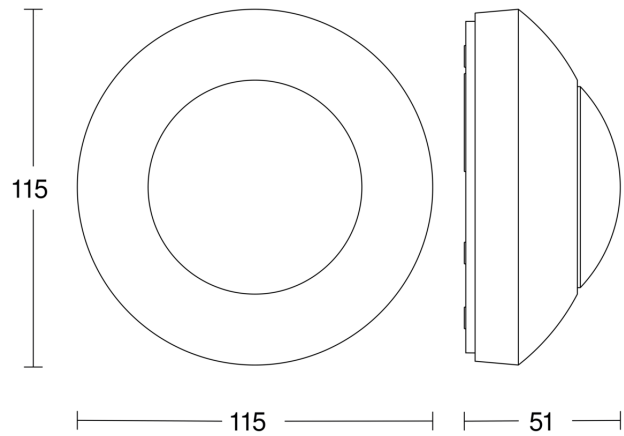

Technical specifications

Dimensions (Ø x H)	115 x 51 mm	LED lamps > 2 W < 8 W	64 W
Manufacturer's Warranty	5 years	LED lamps > 8 W	64 W
Settings via	Potentiometers	Capacitive load in µF	132 µF
With remote control	No	Technology, sensors	passive infrared, Light sensor
Version	white	Mounting height	2,00 – 4,00 m
PU1, EAN	4007841006556	Mounting height max.	4,00 m
Type	Motion detectors	Optimum mounting height	2,8 m
Application, place	Outdoors, Indoors	Detection angle	360 °
Application, room	corridor / aisle, changing room, function room / ancillary room, kitchenette, stairwell, WC / washroom, multi-storey / underground car park, outdoors, warehouse, Indoors	Angle of aperture	180 °
Colour	white	Sneak-by guard	Yes
Colour, RAL	9010	Capability of masking out individual segments	Yes
Includes corner wall mount	No	Electronic scalability	No
Installation site	ceiling	Mechanical scalability	No
Installation	Surface wiring, Ceiling	Reach, radial	Ø 3 m (7 m ²)
		Reach, tangential	Ø 7 m (38 m ²)
		Switching zones	664 switching zones
		Twilight setting	2 – 2000 lx

IS 2360 ECO 7m

white
EAN 4007841 006556
Article number 006556

Detection Zone

Possible mounting height: 2,00 m - 4,00 m
Orange: radial
Black: tangential

Dimension Drawing

Circuit diagram