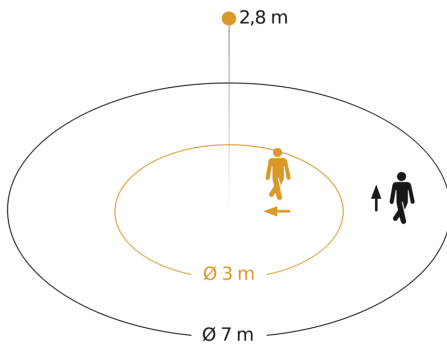

IS 2360 ECO 7m

white
EAN 4007841 006556
Article number 006556

Detection Zone