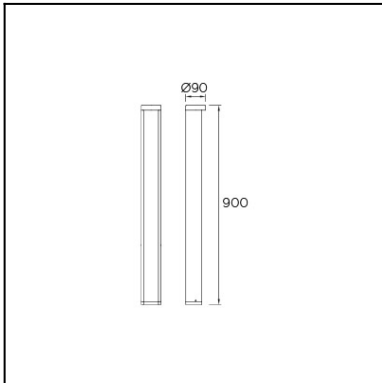

The photograph may not match the reference exactly. Please read the product description to identify the finish.

TECHNICAL CHARACTERISTICS

Type:	Beacon
IP Protection degrees:	IP65
Light source 1:	1 x LED Bridgelux 7W Warm White - 3000K 567 lm ^(N) CRI 80
Total power consumption (W):	9.5W
Voltage / Frequency:	100-240V/50-60Hz
Warranty (Years):	2
Option to extend the guarantee (Years):	No
Units per box:	4
Net Weight (Kg):	2.39
EAN:	8435381421397

MATERIALS / FINISHES

Structure material:	High purity aluminium	Diffuser material:	Glass
Structure finish:	Grey	Diffuser finish:	Transparent

GEAR

Multi-voltage electronic gear included (100-240V / 50-60Hz)