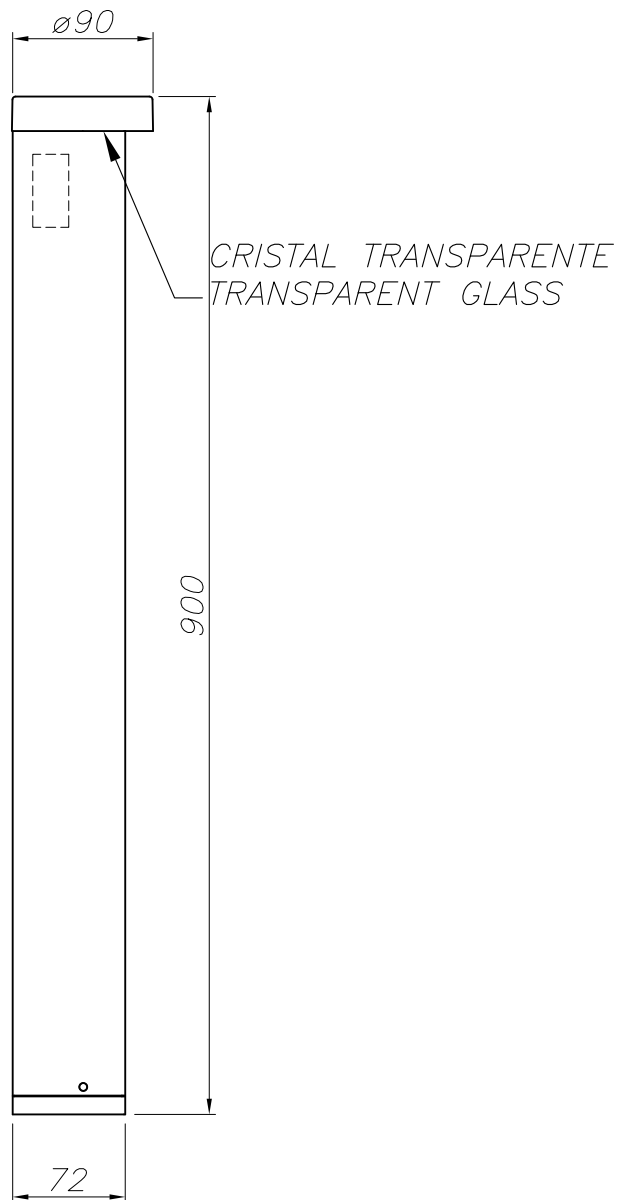

The photograph may not match the reference exactly. Please read the product description to identify the finish.

TECHNICAL CHARACTERISTICS

Type:	Beacon
IP Protection degrees:	IP65
Light source 1:	1 x LED Bridgelux 7W Warm White - 3000K 567 lm ^(N) CRI 80
Total power consumption (W):	9.5W
Voltage / Frequency:	100-240V/50-60Hz
Warranty (Years):	2
Option to extend the guarantee (Years):	No
Units per box:	4
Net Weight (Kg):	2.39
EAN:	8435381421397

[Download photometric file .ldt / .ies](#)

[Click on image to download energy label](#)

ALUMINIO INYECTADO
INJECTED ALUMINIUM

ALUMINIO EXTRUDIDO
EXTRUDED ALUMINIUM

ALUMINIO INYECTADO
INJECTED ALUMINIUM

PLANTILLA DE INSTALACIÓN
INSTALLATION TEMPLATE