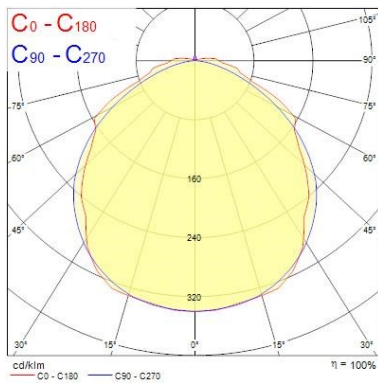

Start Waterproof LED G3 Emergency *START Waterproof Single 1500 IP65 EM 4000lm 840* 0067961

Physical data

Housing colour	Grey
IP rating	IP65
IK rating	IK08
Diffuser finish	Transparent
Diffuser material	PC Polycarbonate
Nominal Product Length (mm)	1578
Nominal Product Width (mm)	84
Nominal Product Height (mm)	75
Weight (kg)	2.26

Packaging

Single packaging type	Carton
Product EAN number	5410288679617
Packaging single length / height (cm)	167.2
Packaging single width (cm)	8.8
Packaging single depth (cm)	8.4
DUN14 (outer)	05410288679617
Units per outer package	1
Packaging outer length / height (cm)	167.2
Packaging outer width (cm)	8.8
Packaging outer depth (cm)	8.4

Safety data

Dry applications use only	No

PHOTOMETRY

Distance [m]	Cone diameter [m]	E₀ [lx]	E_{10%} [lx]	E_{5%} [lx]
0.5	1.39 1.37	5438	540	559
1.0	2.78 2.73	1357	135	140
1.5	4.17 4.10	600	60	62
2.0	5.57 5.47	329	34	35
2.5	6.96 6.83	217	22	22
3.0	8.35 8.20	151	15	15

Distance [m]   Cone diameter [m]   Illuminance [lx]

— C0 - C180 (Half beam angle: 107.6°)
— C90 - C270 (Half beam angle: 108.6°)