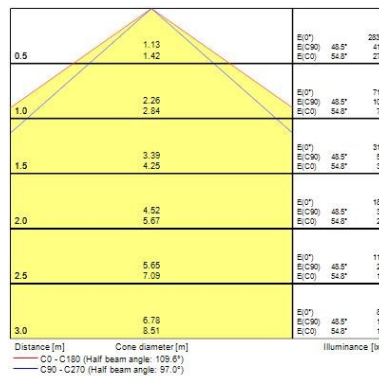

Start Waterproof LED G3 Emergency START Waterproof Twin 1200 IP65 EM 4800lm 840 0067954

Physical data

Housing colour	Grey
IP rating	IP65
IK rating	IK08
Diffuser finish	Transparent
Diffuser material	PC Polycarbonate
Nominal Product Length (mm)	1278
Nominal Product Width (mm)	110
Nominal Product Height (mm)	78
Weight (kg)	2.06

Packaging

Single packaging type	Carton
Product EAN number	5410288679549
Packaging single length / height (cm)	137.2
Packaging single width (cm)	11.6
Packaging single depth (cm)	8.4
DUN14 (outer)	05410288679549
Units per outer package	1
Packaging outer length / height (cm)	137.2
Packaging outer width (cm)	11.6
Packaging outer depth (cm)	8.4

Safety data

Dry applications use only	No

PHOTOMETRY