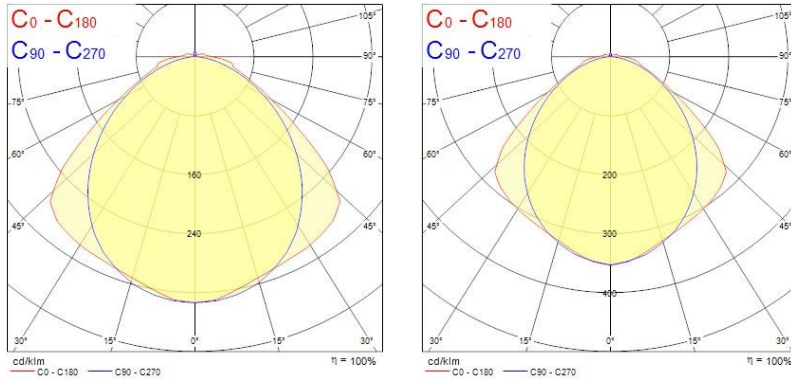

Start Waterproof LED G3 Emergency *START Waterproof Twin 1200 IP65 EM 4800lm 840* 0067954

TECHNICAL DRAWINGS

SYLVANIA 0067954

This luminaire contains built-in LED lamps

A⁺⁺
A⁺
A
B
C
D
E

}

LED

The lamps cannot be changed in the luminaire.

874/2012

© Feilo Sylvania | Date Printed: 05 Nov 2019

Page 4 of 5