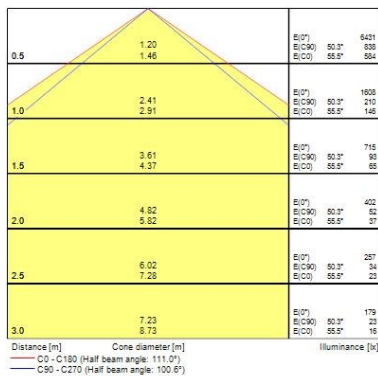

Start Waterproof LED G3 Emergency START Waterproof Twin 1200 IP65 EM 4800lm 840 0067954

Physical data

Housing colour	Grey
IP rating	IP65
IK rating	IK08
Diffuser finish	Transparent
Diffuser material	PC Polycarbonate
Nominal Product Length (mm)	1278
Nominal Product Width (mm)	110
Nominal Product Height (mm)	78
Weight (kg)	2.06

Packaging

Single packaging type	Carton
Product EAN number	5410288679549
Packaging single length / height (cm)	137.2
Packaging single width (cm)	11.6
Packaging single depth (cm)	8.4
DUN14 (outer)	05410288679549
Units per outer package	1
Packaging outer length / height (cm)	137.2
Packaging outer width (cm)	11.6
Packaging outer depth (cm)	8.4

Safety data

Dry applications use only	No

PHOTOMETRY