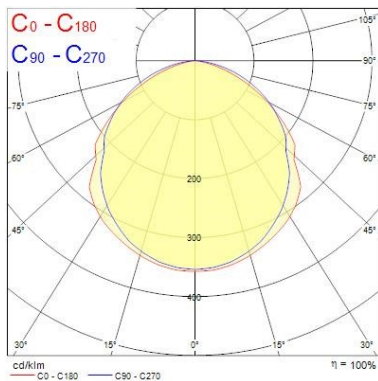

What temperature Life is measured at (°C):	25
---	----

Physical data

Colour	White RAL 9016
Diffuser finish	Opal
Diffuser material	Polycarbonate
Height (mm)	76
IK rating	IK07
IP rating	IP20
Lamp included	Integrated
Length (mm)	605
Reflector finish	Diffuser
Weight (kg)	1.8

SylBatten LED

SYLBATTEN LED 605MM 2000LM 3000K EB (TP3)

0045177

Width (mm)	66
Included lamp	Integrated LED

Electrical data

Drive current (mA)	350
Electrical protection	CLASS I
Glow wire test	850
Efficacy (Rated) (lm/w)	92
Ta rating (°C)	-10 to +35
Total power consumption (W)	22
Voltage (V)	220-240
Max. Luminaires per 10A C Breaker	32
Max. Luminaires per 16A C Breaker	53

PHOTOMETRY

Distance [m]	Cone diameter [m]	E _(0°)	E _(C90)	E _(C0)	Illuminance [lx]
0.5	1.40 1.46	2841	54.4° 238	55.9° 242	
1.0	2.79 2.91	690	54.4° 86	55.9° 80	
1.5	4.19 4.37	230	54.4° 29	55.9° 27	
2.0	5.59 5.82	165	54.4° 16	55.9° 15	
2.5	6.98 7.28	109	54.4° 10	55.9° 10	
3.0	8.38 8.73	72	54.4° 7	55.9° 7	

Distance [m] Cone diameter [m] Illuminance [lx]
C0 - C180 (Half beam angle: 111.0°)
C90 - C270 (Half beam angle: 108.8°)

Distance [m]	Cone diameter [m]	E _(0°)	E _(C90)	E _(C0)	Illuminance [lx]
0.5	1.21 2.66	2279	50.4° 291	59.4° 50	
1.0	2.42 5.32	570	50.4° 73	59.4° 12	
1.5	3.63 7.98	253	50.4° 32	59.4° 6	
2.0	4.84 10.64	142	50.4° 18	59.4° 3	
2.5	6.04 13.33	91	50.4° 12	59.4° 2	
3.0	7.25 15.96	63	50.4° 8	59.4° 1	