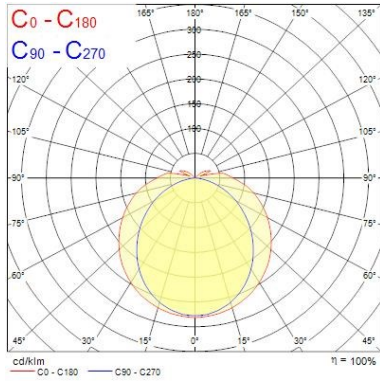

What temperature Life is measured at (°C):	25
---	----

Physical data

Colour	White RAL 9016
Diffuser finish	Opal
Diffuser material	Polycarbonate
Height (mm)	76
IK rating	IK07
IP rating	IP20
Lamp included	Integrated
Length (mm)	605
Reflector finish	Diffuser
Weight (kg)	1.8

PHOTOMETRY

Distance [m]	Cone diameter [m]	E _(0°)	E _(C90)	E _(C0)	Illuminance [lx]
0.5	1.40 1.46	2841	54.4° 238	55.9° 242	
1.0	2.79 2.91	690	54.4° 86	55.9° 80	
1.5	4.19 4.37	230	54.4° 29	55.9° 27	
2.0	5.59 5.82	165	54.4° 16	55.9° 15	
2.5	6.98 7.28	109	54.4° 10	55.9° 10	
3.0	8.38 8.73	72	54.4° 7	55.9° 7	

Distance [m] Cone diameter [m] Illuminance [lx]
C0 - C180 (Half beam angle: 111.0°)
C90 - C270 (Half beam angle: 108.8°)

Distance [m]	Cone diameter [m]	E _(0°)	E _(C90)	E _(C0)	Illuminance [lx]
0.5	1.21 2.66	2279	50.4° 291	59.4° 50	
1.0	2.42 5.32	570	50.4° 73	59.4° 12	
1.5	3.63 7.98	253	50.4° 32	59.4° 6	
2.0	4.84 10.64	142	50.4° 18	59.4° 3	
2.5	6.04 13.33	91	50.4° 12	59.4° 2	
3.0	7.25 15.96	63	50.4° 8	59.4° 1	

Distance [m] Cone diameter [m] Illuminance [lx]
C0 - C180 (Half beam angle: 138.9°)
C90 - C270 (Half beam angle: 100.8°)

SylBatten LED

SYLBATTEN LED 605MM 2000LM 3000K EB (TP3)

0045177

TECHNICAL DRAWINGS

SYM REFLECTOR