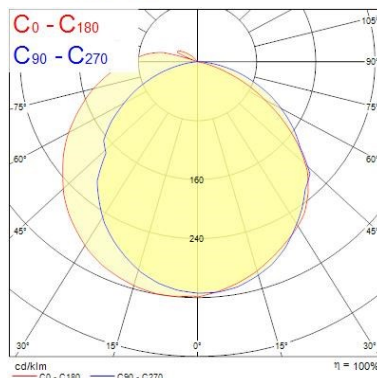

What temperature Life is measured at (°C):	25
---	----

Physical data

Colour	White RAL 9016
Diffuser finish	Opal
Diffuser material	Polycarbonate
Height (mm)	76
IK rating	IK07
IP rating	IP20
Lamp included	Integrated
Length (mm)	605
Reflector finish	Diffuser
Weight (kg)	1.8

PHOTOMETRY

Distance [m]	Cone diameter [m]	E _(0°)	E _(C90)	E _(C0)	Illuminance [lx]
0.5	1.40 1.46	2841	54.4° 238	55.9° 242	
1.0	2.79 2.91	690	54.4° 86	55.9° 80	
1.5	4.19 4.37	230	54.4° 29	55.9° 27	
2.0	5.59 5.82	165	54.4° 16	55.9° 15	
2.5	6.98 7.28	109	54.4° 10	55.9° 10	
3.0	8.38 8.73	72	54.4° 7	55.9° 7	

Distance [m] Cone diameter [m] Illuminance [lx]
C0 - C180 (Half beam angle: 111.0°)
C90 - C270 (Half beam angle: 108.8°)

Distance [m]	Cone diameter [m]	E _(0°)	E _(C90)	E _(C0)	Illuminance [lx]
0.5	1.21 2.66	2279	50.4° 291	59.4° 50	
1.0	2.42 5.32	570	50.4° 73	59.4° 12	
1.5	3.63 7.98	253	50.4° 32	59.4° 6	
2.0	4.84 10.64	142	50.4° 18	59.4° 3	
2.5	6.04 13.33	91	50.4° 12	59.4° 2	
3.0	7.25 15.96	63	50.4° 8	59.4° 1	

Distance [m] Cone diameter [m] Illuminance [lx]
C0 - C180 (Half beam angle: 138.9°)
C90 - C270 (Half beam angle: 100.8°)

SylBatten LED

SYLBATTEN LED 605MM 2000LM 3000K EB (TP3)

0045177

TECHNICAL DRAWINGS

SYM REFLECTOR