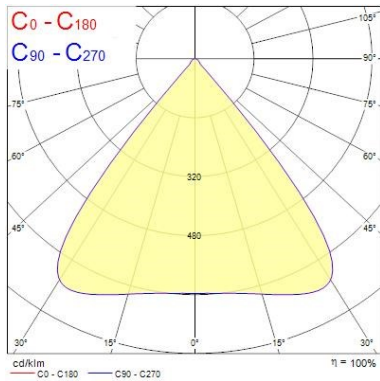

Start Highbay HE

START Highbay HE IP66 1-10V 35000lm 865 WB
0043919

Units per outer package	1
Packaging outer length / height (cm)	43.5
Packaging outer width (cm)	43.5
Packaging outer depth (cm)	26.0

PHOTOMETRY

Distance [m]	Cone diameter [m]	E₀ [lx]	E₁ [lx]	E₂ [lx]
0.5	0.81	99141	3927	23891
1.0	1.62	22286	5973	5973
1.5	2.43	9926	2555	2555
2.0	3.24	5571	1483	1483
2.5	4.05	3585	988	988
3.0	4.86	2476	664	664

Distance [m]   Cone diameter [m]   Illuminance [lx]
C0 - C180 (Half beam angle: 75.0°)

TECHNICAL DRAWINGS