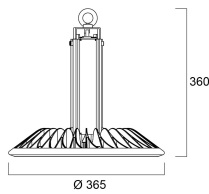

TECHNICAL DRAWINGS