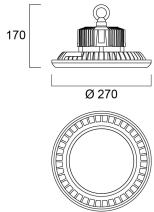

Physical data

| | |
|-----------------------------|---------------|
| Housing colour | Black |
| IP rating | IP65 |
| IK rating | IK08 |
| Diffuser finish | Clear |
| Diffuser material | Polycarbonate |
| Nominal Product Length (mm) | 270 |
| Nominal Product Width (mm) | 270 |
| Nominal Product Height (mm) | 170 |
| Weight (kg) | 3.0 |

Packaging

| | |
|---------------------------------------|----------------|
| Single packaging type | Carton |
| Product EAN number | 5410288393445 |
| Packaging single length / height (cm) | 33.0 |
| Packaging single width (cm) | 33.0 |
| Packaging single depth (cm) | 16.7 |
| DUN14 (outer) | 05410288393445 |
| Units per outer package | 1 |
| Packaging outer length / height (cm) | 33.0 |
| Packaging outer width (cm) | 33.0 |
| Packaging outer depth (cm) | 16.7 |

PHOTOMETRY

Start Highbay *START Highbay IP65 1-10V 13000lm 840 MB* 0039344

Start Highbay

START Highbay IP65 1-10V 13000lm 840 MB
0039344

TECHNICAL DRAWINGS

SYLVANIA 0039344

 This luminaire contains built in LED lamps.