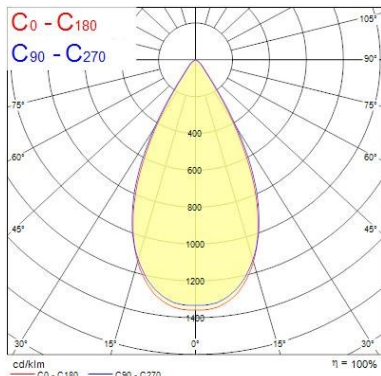

Start Highbay

START Highbay IP65 1-10V 13000lm 840 MB

0039344

Max. Luminaires per 16A B Breaker	6
Max. Luminaires per 20A B Breaker	8

Lifetime data

Lumen maintenance - L70 B50	54000
Lumen maintenance - L70 B20	54000
Lumen maintenance - L70 B10	54000
Lumen maintenance - L80 B50	50000
Lumen maintenance - L80 B20	50000
Lumen maintenance - L80 B10	50000
Lumen maintenance - L90 B50	22000
Lumen maintenance - L90 B20	22000
Lumen maintenance - L90 B10	22000
Average life (Nominal) (h)	50000

Physical data

Housing colour	Black
IP rating	IP65
IK rating	IK08
Diffuser finish	Clear
Diffuser material	Polycarbonate
Nominal Product Length (mm)	270
Nominal Product Width (mm)	270
Nominal Product Height (mm)	170
Weight (kg)	3.0

Packaging

Single packaging type	Carton
Product EAN number	5410288393445
Packaging single length / height (cm)	33.0
Packaging single width (cm)	33.0
Packaging single depth (cm)	16.7
DUN14 (outer)	05410288393445
Units per outer package	1
Packaging outer length / height (cm)	33.0
Packaging outer width (cm)	33.0
Packaging outer depth (cm)	16.7

PHOTOMETRY

Start Highbay *START Highbay IP65 1-10V 13000lm 840 MB* 0039344