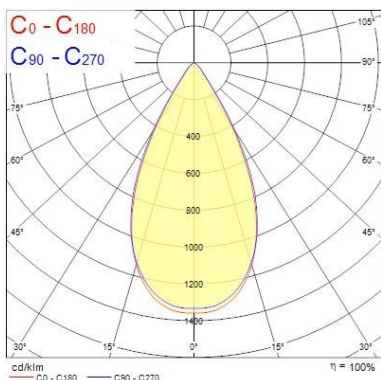

Start Highbay

START Highbay IP65 1-10V 13000lm 840 MB

0039344

Max. Luminaires per 16A B Breaker	6
Max. Luminaires per 20A B Breaker	8

Lifetime data

Lumen maintenance - L70 B50	54000
Lumen maintenance - L70 B20	54000
Lumen maintenance - L70 B10	54000
Lumen maintenance - L80 B50	50000
Lumen maintenance - L80 B20	50000
Lumen maintenance - L80 B10	50000
Lumen maintenance - L90 B50	22000
Lumen maintenance - L90 B20	22000
Lumen maintenance - L90 B10	22000
Average life (Nominal) (h)	50000

Physical data

Housing colour	Black
IP rating	IP65
IK rating	IK08
Diffuser finish	Clear
Diffuser material	Polycarbonate
Nominal Product Length (mm)	270
Nominal Product Width (mm)	270
Nominal Product Height (mm)	170
Weight (kg)	3.0

Packaging

Single packaging type	Carton
Product EAN number	5410288393445
Packaging single length / height (cm)	33.0
Packaging single width (cm)	33.0
Packaging single depth (cm)	16.7
DUN14 (outer)	05410288393445
Units per outer package	1
Packaging outer length / height (cm)	33.0
Packaging outer width (cm)	33.0
Packaging outer depth (cm)	16.7

PHOTOMETRY

Start Highbay *START Highbay IP65 1-10V 13000lm 840 MB* 0039344