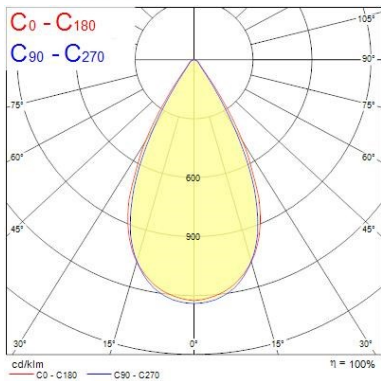

Start Highbay

START Highbay IP65 1-10V 13000lm 840 MB

0039344

Max. Luminaires per 16A B Breaker	6
Max. Luminaires per 20A B Breaker	8

Lifetime data

Lumen maintenance - L70 B50	54000
Lumen maintenance - L70 B20	54000
Lumen maintenance - L70 B10	54000
Lumen maintenance - L80 B50	50000
Lumen maintenance - L80 B20	50000
Lumen maintenance - L80 B10	50000
Lumen maintenance - L90 B50	22000
Lumen maintenance - L90 B20	22000
Lumen maintenance - L90 B10	22000
Average life (Nominal) (h)	50000

Physical data

Housing colour	Black
IP rating	IP65
IK rating	IK08
Diffuser finish	Clear
Diffuser material	Polycarbonate
Nominal Product Length (mm)	270
Nominal Product Width (mm)	270
Nominal Product Height (mm)	170
Weight (kg)	3.0

Packaging

Single packaging type	Carton
Product EAN number	5410288393445
Packaging single length / height (cm)	33.0
Packaging single width (cm)	33.0
Packaging single depth (cm)	16.7
DUN14 (outer)	05410288393445
Units per outer package	1
Packaging outer length / height (cm)	33.0
Packaging outer width (cm)	33.0
Packaging outer depth (cm)	16.7

PHOTOMETRY

Start Highbay *START Highbay IP65 1-10V 13000lm 840 MB* 0039344