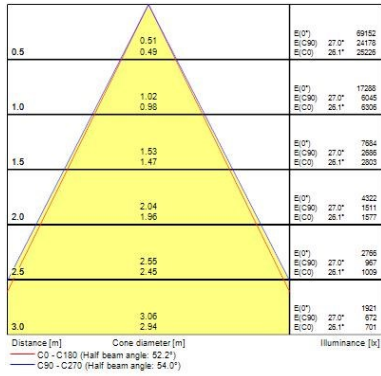

Start Highbay

START Highbay IP65 1-10V 13000lm 840 MB

0039344

Max. Luminaires per 16A B Breaker	6
Max. Luminaires per 20A B Breaker	8

Lifetime data

Lumen maintenance - L70 B50	54000
Lumen maintenance - L70 B20	54000
Lumen maintenance - L70 B10	54000
Lumen maintenance - L80 B50	50000
Lumen maintenance - L80 B20	50000
Lumen maintenance - L80 B10	50000
Lumen maintenance - L90 B50	22000
Lumen maintenance - L90 B20	22000
Lumen maintenance - L90 B10	22000
Average life (Nominal) (h)	50000

Physical data

Housing colour	Black
IP rating	IP65
IK rating	IK08
Diffuser finish	Clear
Diffuser material	Polycarbonate
Nominal Product Length (mm)	270
Nominal Product Width (mm)	270
Nominal Product Height (mm)	170
Weight (kg)	3.0

Packaging

Single packaging type	Carton
Product EAN number	5410288393445
Packaging single length / height (cm)	33.0
Packaging single width (cm)	33.0
Packaging single depth (cm)	16.7
DUN14 (outer)	05410288393445
Units per outer package	1
Packaging outer length / height (cm)	33.0
Packaging outer width (cm)	33.0
Packaging outer depth (cm)	16.7

PHOTOMETRY

Start Highbay *START Highbay IP65 1-10V 13000lm 840 MB* 0039344