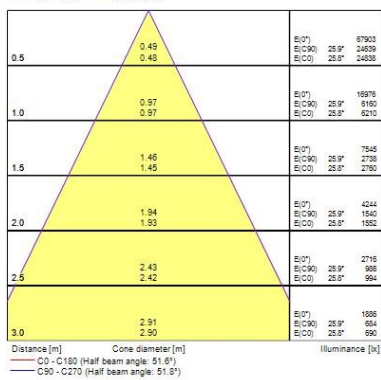

Start Highbay

START Highbay IP65 1-10V 13000lm 840 MB

0039344

Max. Luminaires per 16A B Breaker	6
Max. Luminaires per 20A B Breaker	8

Lifetime data

Lumen maintenance - L70 B50	54000
Lumen maintenance - L70 B20	54000
Lumen maintenance - L70 B10	54000
Lumen maintenance - L80 B50	50000
Lumen maintenance - L80 B20	50000
Lumen maintenance - L80 B10	50000
Lumen maintenance - L90 B50	22000
Lumen maintenance - L90 B20	22000
Lumen maintenance - L90 B10	22000
Average life (Nominal) (h)	50000

Physical data

Housing colour	Black
IP rating	IP65
IK rating	IK08
Diffuser finish	Clear
Diffuser material	Polycarbonate
Nominal Product Length (mm)	270
Nominal Product Width (mm)	270
Nominal Product Height (mm)	170
Weight (kg)	3.0

Packaging

Single packaging type	Carton
Product EAN number	5410288393445
Packaging single length / height (cm)	33.0
Packaging single width (cm)	33.0
Packaging single depth (cm)	16.7
DUN14 (outer)	05410288393445
Units per outer package	1
Packaging outer length / height (cm)	33.0
Packaging outer width (cm)	33.0
Packaging outer depth (cm)	16.7

PHOTOMETRY

Start Highbay *START Highbay IP65 1-10V 13000lm 840 MB* 0039344