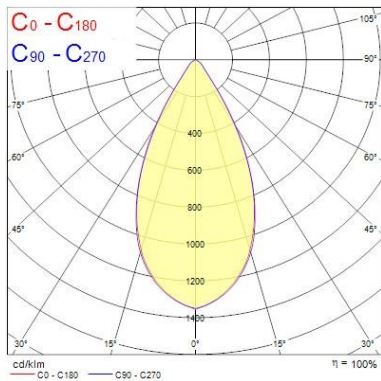

Start Highbay

START Highbay IP65 1-10V 13000lm 840 MB

0039344

Max. Luminaires per 16A B Breaker	6
Max. Luminaires per 20A B Breaker	8

Lifetime data

Lumen maintenance - L70 B50	54000
Lumen maintenance - L70 B20	54000
Lumen maintenance - L70 B10	54000
Lumen maintenance - L80 B50	50000
Lumen maintenance - L80 B20	50000
Lumen maintenance - L80 B10	50000
Lumen maintenance - L90 B50	22000
Lumen maintenance - L90 B20	22000
Lumen maintenance - L90 B10	22000
Average life (Nominal) (h)	50000

Physical data

Housing colour	Black
IP rating	IP65
IK rating	IK08
Diffuser finish	Clear
Diffuser material	Polycarbonate
Nominal Product Length (mm)	270
Nominal Product Width (mm)	270
Nominal Product Height (mm)	170
Weight (kg)	3.0

Packaging

Single packaging type	Carton
Product EAN number	5410288393445
Packaging single length / height (cm)	33.0
Packaging single width (cm)	33.0
Packaging single depth (cm)	16.7
DUN14 (outer)	05410288393445
Units per outer package	1
Packaging outer length / height (cm)	33.0
Packaging outer width (cm)	33.0
Packaging outer depth (cm)	16.7

PHOTOMETRY

Start Highbay *START Highbay IP65 1-10V 13000lm 840 MB* 0039344