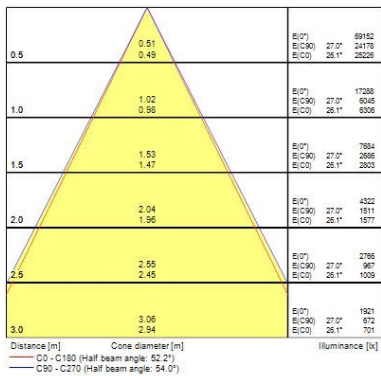

Start Highbay

START Highbay IP65 1-10V 13000lm 840 MB

0039344

Max. Luminaires per 16A B Breaker	6
Max. Luminaires per 20A B Breaker	8

Lifetime data

Lumen maintenance - L70 B50	54000
Lumen maintenance - L70 B20	54000
Lumen maintenance - L70 B10	54000
Lumen maintenance - L80 B50	50000
Lumen maintenance - L80 B20	50000
Lumen maintenance - L80 B10	50000
Lumen maintenance - L90 B50	22000
Lumen maintenance - L90 B20	22000
Lumen maintenance - L90 B10	22000
Average life (Nominal) (h)	50000

Physical data

Housing colour	Black
IP rating	IP65
IK rating	IK08
Diffuser finish	Clear
Diffuser material	Polycarbonate
Nominal Product Length (mm)	270
Nominal Product Width (mm)	270
Nominal Product Height (mm)	170
Weight (kg)	3.0

Packaging

Single packaging type	Carton
Product EAN number	5410288393445
Packaging single length / height (cm)	33.0
Packaging single width (cm)	33.0
Packaging single depth (cm)	16.7
DUN14 (outer)	05410288393445
Units per outer package	1
Packaging outer length / height (cm)	33.0
Packaging outer width (cm)	33.0
Packaging outer depth (cm)	16.7

PHOTOMETRY

Start Highbay *START Highbay IP65 1-10V 13000lm 840 MB* 0039344