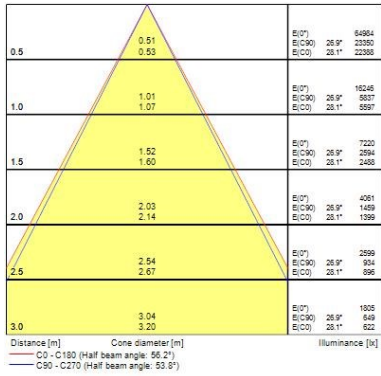

Start Highbay

START Highbay IP65 1-10V 13000lm 840 MB

0039344

Max. Luminaires per 16A B Breaker	6
Max. Luminaires per 20A B Breaker	8

Lifetime data

Lumen maintenance - L70 B50	54000
Lumen maintenance - L70 B20	54000
Lumen maintenance - L70 B10	54000
Lumen maintenance - L80 B50	50000
Lumen maintenance - L80 B20	50000
Lumen maintenance - L80 B10	50000
Lumen maintenance - L90 B50	22000
Lumen maintenance - L90 B20	22000
Lumen maintenance - L90 B10	22000
Average life (Nominal) (h)	50000

Physical data

Housing colour	Black
IP rating	IP65
IK rating	IK08
Diffuser finish	Clear
Diffuser material	Polycarbonate
Nominal Product Length (mm)	270
Nominal Product Width (mm)	270
Nominal Product Height (mm)	170
Weight (kg)	3.0

Packaging

Single packaging type	Carton
Product EAN number	5410288393445
Packaging single length / height (cm)	33.0
Packaging single width (cm)	33.0
Packaging single depth (cm)	16.7
DUN14 (outer)	05410288393445
Units per outer package	1
Packaging outer length / height (cm)	33.0
Packaging outer width (cm)	33.0
Packaging outer depth (cm)	16.7

PHOTOMETRY

Start Highbay *START Highbay IP65 1-10V 13000lm 840 MB* 0039344