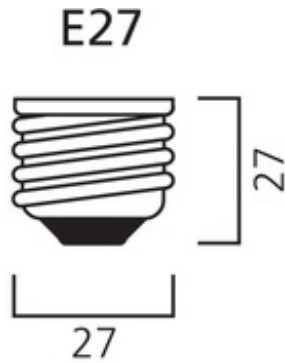

ToLEDo Candle

ToLEDo Candle Frosted 470LM E27 SL

0026933

TECHNICAL DRAWINGS