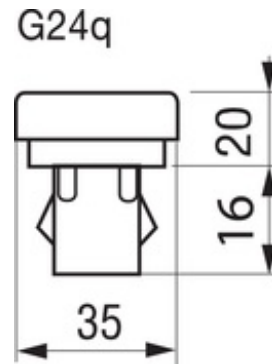

Lynx-DE

SA LYNX-DE 26W/840 G24Q-3 SLV

0025927

TECHNICAL DRAWINGS