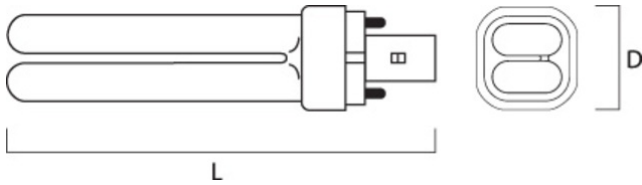

Lynx-DE

SA LYNX-DE 26W/840 G24Q-3 SLV

0025927

TECHNICAL DRAWINGS