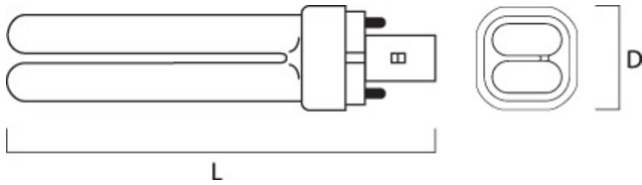

Lynx-DE

SA LYNX-DE 18W/840 G24Q-2 SLV

0025926

TECHNICAL DRAWINGS