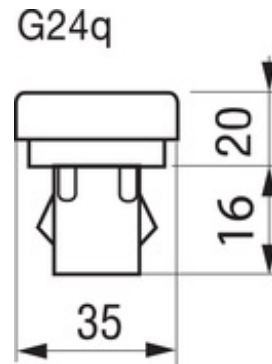

Lynx-DE

SA LYNX-DE 18W/840 G24Q-2 SLV

0025926

TECHNICAL DRAWINGS