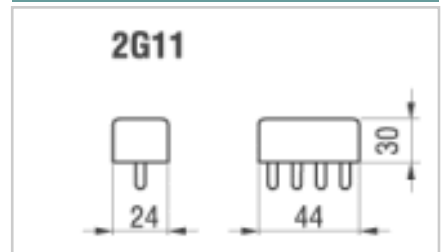

Product selected: Lynx-LE 55W/830

Product Attributes	
Item description	Lynx-LE 55W/830
Nominal wattage (W)	55
Rated Wattage (W) 50 Hz	-
Rated Wattage (W) HF	-
Bulb finish	830
Cap	2G11
Max. Overall Lamp length L [mm]	533
Diameter D [mm]	40
Mercury content per lamp (mg)	4.5
Colour rendering Index - CRI (class / %)	1B/85
Colour temperature (K)	3000
Nominal luminous flux at 25°C (lm)	-
Nominal luminous flux at 35°C (lm)	-
Lumen maintenance min. 2000 h (50 Hz)	-
Lumen maintenance min. 4000 h (50 Hz)	-
Lumen maintenance min. 6000 h (50 Hz)	-
Lumen maintenance min. 8000 h (50 Hz)	-
Lumen maintenance min. 12000 h (50 Hz)	-
Lumen maintenance min. 16000 h (50 Hz)	-
Lumen maintenance min. 20000 h (50 Hz)	-
Lumen maintenance min. 2000 h (HF preheat)	0.97
Lumen maintenance min. 4000 h (HF preheat)	0.95
Lumen maintenance min. 6000 h (HF preheat)	0.94
Lumen maintenance min. 8000 h (HF preheat)	0.92
Lumen maintenance min. 12000 h (HF preheat)	-
Lumen maintenance min. 16000 h (HF preheat)	-
Lumen maintenance min. 20000 h (HF preheat)	-
Ambient temperature for max. lumen flux (°C)	25°
Rated luminous flux at 25°C (lm)	4793
Rated lamp efficacy (lm/W) at 100 h - 50 Hz, 25°C	-
Nominal average life (h)	10000
Survival factor 2000 h (50 Hz)	-
Survival factor 4000 h (50 Hz)	-
Survival factor 6000 h (50 Hz)	-
Survival factor 8000 h (50 Hz)	-
Survival factor 12000 h (50 Hz)	-
Survival factor 16000 h (50 Hz)	-
Survival factor 20000 h (50 Hz)	-
Survival factor 2000 h (HF)	0.99
Survival factor 4000 h (HF)	0.98

Product Image

Product line drawing (image)

Cap (image)

Survival factor 6000 h (HF)	0.96
Survival factor 8000 h (HF)	0.93
Survival factor 12000 h (HF)	-
Survival factor 16000 h (HF)	-
Survival factor 20000 h (HF)	-
ILCOS-code	-
Packing Quantity	10
EAN Code	5410288254647
Ordering Code	0025464