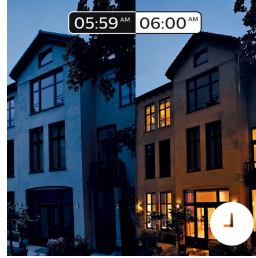

Timers for your convenience

Philips Hue can make it seem like you're home when you're not, using the schedule function in the Philips Hue app. Set the lights to come on at a pre-set time, so the lights are on when you arrive home. You can even set rooms to light up at different times. And of course, you can let the lights turn off gradually in the night, so you never have to worry whether you've left any lights on.