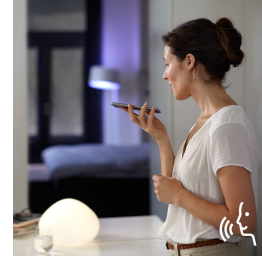

Light for your moments

- Wake up and go to sleep naturally
- Smart control, home and away
- Set timers for your convenience
- Installation free dimming
- Control with your voice
- Create your ambience with warm white to cool daylight
- Relax, read, concentrate and energize with light recipes
- Control it your way

Smart control, home and away

With the Philips Hue iOS and Android apps you can control your lights remotely wherever you are. Check if you have forgotten to switch your lights off before you left your home, and switch them on if you are working late.

Timers for your convenience

Philips Hue can make it seem like you're home when you're not, using the schedule function in the Philips Hue app. Set the lights to come on at a pre-set time, so the lights are on when you arrive home. You can even set rooms to light up at different times. And of course, you can let the lights turn off gradually in the night, so you never have to worry whether you've left any lights on.

Installation free dimming

Experience guaranteed smooth dimming with Philips Hue. Not too bright. Not too dark. Just right. No need for wires, an electrician or installation

Control with your voice

Philips Hue works with Amazon Alexa, Apple HomeKit and Google Home, powered by the Google Assistant, to allow you to control your lights with your voice. Turn your lights on and off. Dim to the desired brightness for a perfect ambiance. Even recall pre-set scenes, change colors and more - all without lifting a finger.