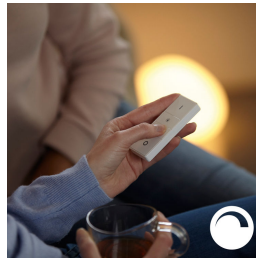

Installation free dimming

Experience guaranteed smooth dimming with Philips Hue. Not too bright. Not too dark. Just right. No need for wires, an electrician or installation