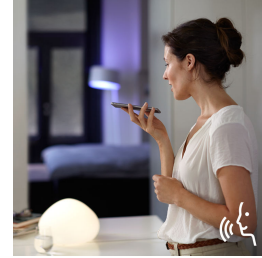

Control with your voice

Philips Hue works with Amazon Alexa, Apple HomeKit and Google Home, powered by the Google Assistant, to allow you to control your lights with your voice. Turn your lights on and off. Dim to the desired brightness for a perfect ambiance. Even recall pre-set scenes, change colors and more - all without lifting a finger.