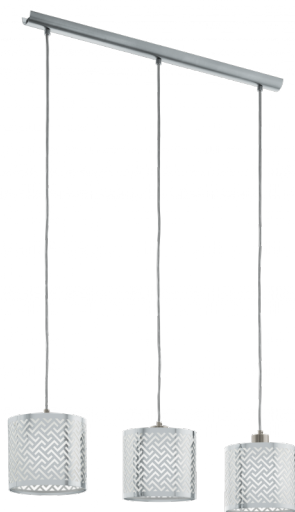

49166 LEAMINGTON 1

General Information

Material number	49166
Type	pendant light
Product segment	Indoor
Theme	Vintage

Dimensions

Article Height (in mm)	1100
Article Width (in mm)	175
Article Length (in mm)	790
Net Weight (in kg)	1.79 Kilogram
Canopy Length (in mm)	710
Canopy Width (in mm)	48
Canopy Height (in mm)	24

Material & Colour

Enclosure Material	steel
Enclosure Colour	satin nickel, chrome
Cable Colour	transparent
Glass/Shade Material	glittery film
Glass/Shade Colour	clear

Functionality

Switch Type	without switch
Battery	No