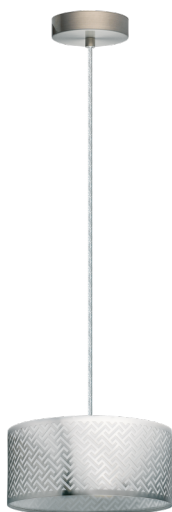

# 49162 LEAMINGTON 1

## General Information

Material number	49162
Type	pendant light
Product segment	Indoor
Theme	Vintage

## Dimensions

Article Height (in mm)	1100
Article Diameter (in mm)	355
Net Weight (in kg)	0.72 Kilogram

## Material & Colour

Enclosure Material	steel
Enclosure Colour	satin nickel, chrome
Cable Colour	transparent
Glass/Shade Material	glittery film
Glass/Shade Colour	clear