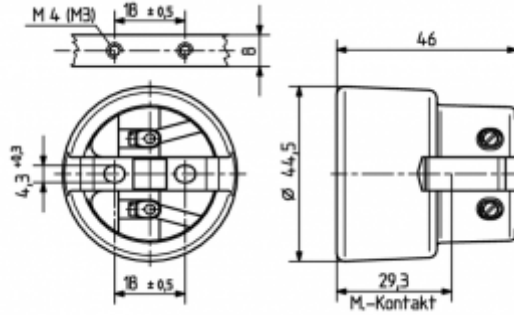

Lampholders for discharge lamps

29.311.3700

E27

pkg.	wt.	part no.
160	67 g	29.311.3700.00

Screw fixing

Housing: Porcelain

- For screws ISO 1207 - M4, ISO 1580 - M3

T 210				4 A 750 V	
		max. ø 1.8 mm	0.5 - 2.5 mm <sup>2</sup>		