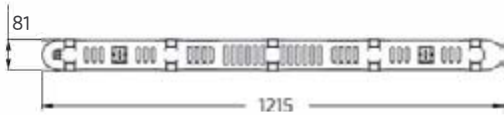

## Packaging Information

Item		Single Box(1pc/box)		Packaging Unit		
Item Code	Item Description	Dimensions(mm) (LxWxH)	Gross Weight (kg)	Dimensions(mm) (LxWxH)	Gross Weight (kg)	Packing Qty (pcs/unit)
140049708	LEDWaterproof-E L1200-20W-4000-FR-GP	1245x340x265	2.03	1245x340x265	24.40	12
140049709	LEDWaterproof-E L1200-20W-6500-FR-GP	1245x340x265	2.03	1245x340x265	24.40	12
140049710	LEDWaterproof-E L1200-36W-4000-FR-GP	1245x245x345	2.31	1245x245x345	18.50	8
140049711	LEDWaterproof-E L1200-36W-6500-FR-GP	1245x245x345	2.31	1245x245x345	18.50	8
140049712	LEDWaterproof-E L1500-30W-4000-FR-GP	1545x340x265	3.00	1545x340x265	36.00	12
140049713	LEDWaterproof-E L1500-30W-6500-FR-GP	1545x340x265	3.00	1545x340x265	36.00	12
140049714	LEDWaterproof-E L1500-60W-4000-FR-GP	1545x245x345	3.56	1545x245x345	28.50	8
140049715	LEDWaterproof-E L1500-60W-6500-FR-GP	1545x245x345	3.56	1545x245x345	28.50	8

## Dimensional Drawing

20W

30W

36W

60W

## Photometric Data

100°+130° (20W/30W)

100°+130° (36W/60W)