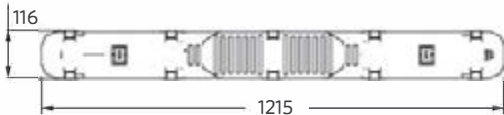

## Packaging Information

Item		Single Box(1pc/box)		Packaging Unit		
Item Code	Item Description	Dimensions(mm) (LxWxH)	Gross Weight (kg)	Dimensions(mm) (LxWxH)	Gross Weight (kg)	Packing Qty (pcs/unit)
140049708	LEDWaterproof-E L1200-20W-4000-FR-GP	1245x340x265	2.03	1245x340x265	24.40	12
140049709	LEDWaterproof-E L1200-20W-6500-FR-GP	1245x340x265	2.03	1245x340x265	24.40	12
140049710	LEDWaterproof-E L1200-36W-4000-FR-GP	1245x245x345	2.31	1245x245x345	18.50	8
140049711	LEDWaterproof-E L1200-36W-6500-FR-GP	1245x245x345	2.31	1245x245x345	18.50	8
140049712	LEDWaterproof-E L1500-30W-4000-FR-GP	1545x340x265	3.00	1545x340x265	36.00	12
140049713	LEDWaterproof-E L1500-30W-6500-FR-GP	1545x340x265	3.00	1545x340x265	36.00	12
140049714	LEDWaterproof-E L1500-60W-4000-FR-GP	1545x245x345	3.56	1545x245x345	28.50	8
140049715	LEDWaterproof-E L1500-60W-6500-FR-GP	1545x245x345	3.56	1545x245x345	28.50	8

## Dimensional Drawing

20W

30W

36W

60W

## Photometric Data

100°+130° (20W/30W)

100°+130° (36W/60W)