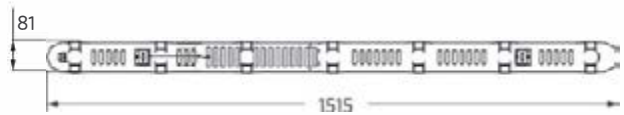

## Packaging Information

Item		Single Box(1pc/box)		Packaging Unit		
Item Code	Item Description	Dimensions(mm) (LxWxH)	Gross Weight (kg)	Dimensions(mm) (LxWxH)	Gross Weight (kg)	Packing Qty (pcs/unit)
140049708	LEDWaterproof-E L1200-20W-4000-FR-GP	1245x340x265	2.03	1245x340x265	24.40	12
140049709	LEDWaterproof-E L1200-20W-6500-FR-GP	1245x340x265	2.03	1245x340x265	24.40	12
140049710	LEDWaterproof-E L1200-36W-4000-FR-GP	1245x245x345	2.31	1245x245x345	18.50	8
140049711	LEDWaterproof-E L1200-36W-6500-FR-GP	1245x245x345	2.31	1245x245x345	18.50	8
140049712	LEDWaterproof-E L1500-30W-4000-FR-GP	1545x340x265	3.00	1545x340x265	36.00	12
140049713	LEDWaterproof-E L1500-30W-6500-FR-GP	1545x340x265	3.00	1545x340x265	36.00	12
140049714	LEDWaterproof-E L1500-60W-4000-FR-GP	1545x245x345	3.56	1545x245x345	28.50	8
140049715	LEDWaterproof-E L1500-60W-6500-FR-GP	1545x245x345	3.56	1545x245x345	28.50	8

## Dimensional Drawing

20W

30W

36W

60W

## Photometric Data

100°+130° (20W/30W)

100°+130° (36W/60W)