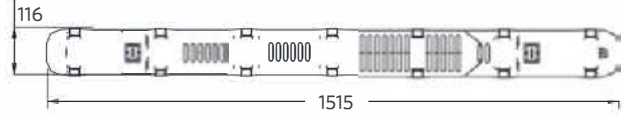

## Packaging Information

Item		Single Box(1pc/box)		Packaging Unit		
Item Code	Item Description	Dimensions(mm) (LxWxH)	Gross Weight (kg)	Dimensions(mm) (LxWxH)	Gross Weight (kg)	Packing Qty (pcs/unit)
140049708	LEDWaterproof-E L1200-20W-4000-FR-GP	1245x340x265	2.03	1245x340x265	24.40	12
140049709	LEDWaterproof-E L1200-20W-6500-FR-GP	1245x340x265	2.03	1245x340x265	24.40	12
140049710	LEDWaterproof-E L1200-36W-4000-FR-GP	1245x245x345	2.31	1245x245x345	18.50	8
140049711	LEDWaterproof-E L1200-36W-6500-FR-GP	1245x245x345	2.31	1245x245x345	18.50	8
140049712	LEDWaterproof-E L1500-30W-4000-FR-GP	1545x340x265	3.00	1545x340x265	36.00	12
140049713	LEDWaterproof-E L1500-30W-6500-FR-GP	1545x340x265	3.00	1545x340x265	36.00	12
140049714	LEDWaterproof-E L1500-60W-4000-FR-GP	1545x245x345	3.56	1545x245x345	28.50	8
140049715	LEDWaterproof-E L1500-60W-6500-FR-GP	1545x245x345	3.56	1545x245x345	28.50	8

## Dimensional Drawing

20W

30W

36W

60W

## Photometric Data

100°+130° (20W/30W)

100°+130° (36W/60W)