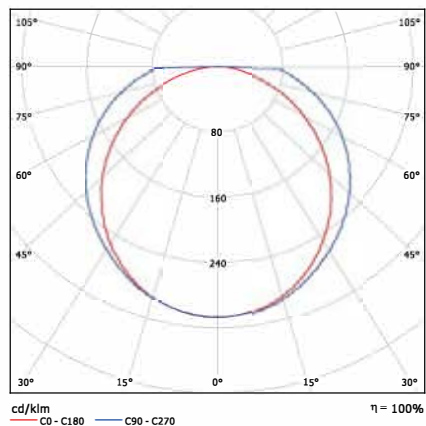

## Dimensional Drawing

20W

30W

36W

60W

## Photometric Data

100°+130° (20W/30W)

100°+130° (36W/60W)