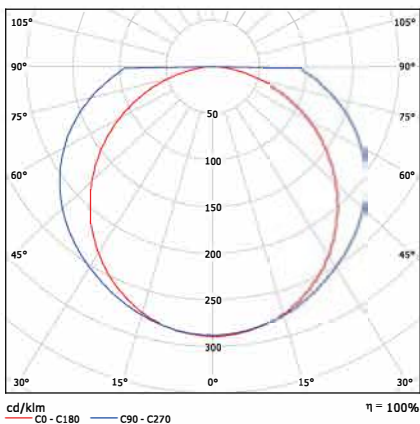

## Packaging Information

Item		Single Box(1pc/box)		Packaging Unit		
Item Code	Item Description	Dimensions(mm) (LxWxH)	Gross Weight (kg)	Dimensions(mm) (LxWxH)	Gross Weight (kg)	Packing Qty (pcs/unit)
140049708	LEDWaterproof-E L1200-20W-4000-FR-GP	1245x340x265	2.03	1245x340x265	24.40	12
140049709	LEDWaterproof-E L1200-20W-6500-FR-GP	1245x340x265	2.03	1245x340x265	24.40	12
140049710	LEDWaterproof-E L1200-36W-4000-FR-GP	1245x245x345	2.31	1245x245x345	18.50	8
140049711	LEDWaterproof-E L1200-36W-6500-FR-GP	1245x245x345	2.31	1245x245x345	18.50	8
140049712	LEDWaterproof-E L1500-30W-4000-FR-GP	1545x340x265	3.00	1545x340x265	36.00	12
140049713	LEDWaterproof-E L1500-30W-6500-FR-GP	1545x340x265	3.00	1545x340x265	36.00	12
140049714	LEDWaterproof-E L1500-60W-4000-FR-GP	1545x245x345	3.56	1545x245x345	28.50	8
140049715	LEDWaterproof-E L1500-60W-6500-FR-GP	1545x245x345	3.56	1545x245x345	28.50	8

## Dimensional Drawing

20W

30W

36W

60W

## Photometric Data

100°+130° (20W/30W)

100°+130° (36W/60W)