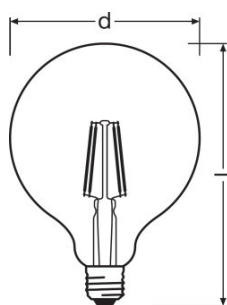

- LED lamps for line voltage
- Mercury-free lamps
- Lifetime: up to 15,000 h
- Beam angle: up to 360°

TECHNICAL DATA

Electrical data

Rated wattage	7.00 W
Nominal wattage	7.00 W
Nominal voltage	220...240 V
Max. lamp no. on circuit break. 10 A (B)	328
Max. lamp no. on circuit break. 16 A (B)	525
Operating frequency	50...60 Hz
Power factor λ	> 0.40
Claimed equiv. conventional lamp power	55 W

Light technical data

Warm-up time (60 %)	< 0.50 s
Starting time	< 0.5 s

Dimensions & weight

Overall length	173.0 mm
Diameter	125.0 mm

Outer bulb	G125
Length	173.0 mm

Temperatures & operating conditions

Ambient temperature range	-20...+40 °C
Maximum temperature at tc test point	50 °C