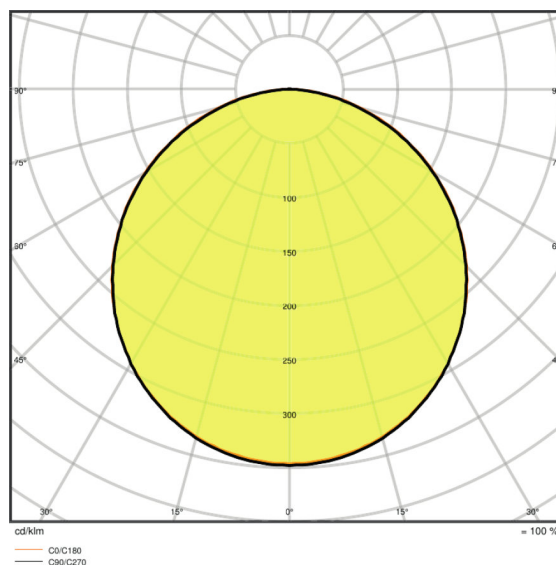

Capabilities

Dimmable	No
Type of connection	Screwless terminal
LED module replaceable	Not replaceable

Certificates & standards

Type of protection	IP40/IP20
Protection class	II
Protection class IK (shock resistance)	IK03
Glow Wire Test according to IEC 60695-2-12	650 °C
Photobiological safety group EN62778	RG 0
Photobio. safety group acc. to EN62471	RG 0
Standards	CE/CB/ENEC/EAC/RoHS

Light Distribution

LDC typ cone

LDC typ polar

EQUIPMENT / ACCESSORIES

- Accessories for several mounting options available
- Connector box with 3-pole or 5-pole terminal included
- Security rope for luminaire included
- Security brackets included
- External control gear included