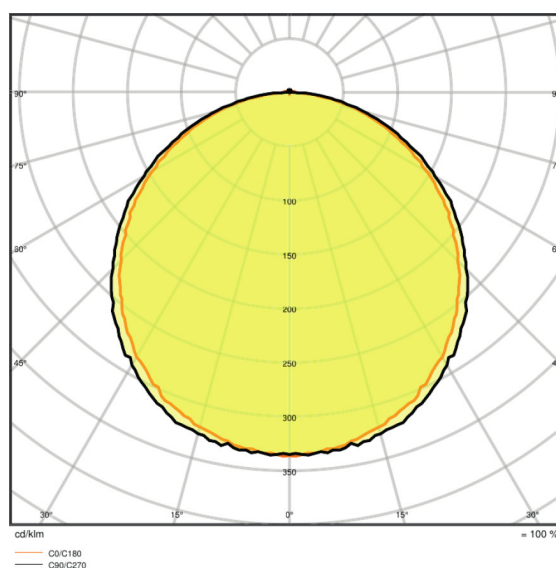

Capabilities

Dimmable	No
Type of connection	Screwless terminal
LED module replaceable	Not replaceable

Certificates & standards

Type of protection	IP40/IP20
Protection class	II
Protection class IK (shock resistance)	IK03
Glow Wire Test according to IEC 60695-2-12	850 °C
Photobiological safety group EN62778	RG 0
Photobio. safety group acc. to EN62471	RG 0
Standards	CE/CB/ENEC/EAC/RoHS

Light Distribution

LDC typ cone

LDC typ polar

EQUIPMENT / ACCESSORIES

- Accessories for several mounting options available
- Connector box with 3-pole terminal included
- Security rope for luminaire included
- Security brackets included
- External control gear included