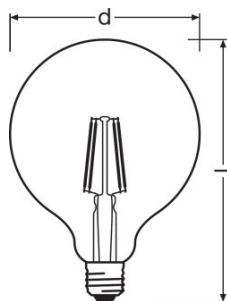

- Professional LED lamps for line voltage
- Not dimmable
- Mercury-free lamps
- Lifetime: up to 15,000 h
- Beam angle: up to 360°
- Energy efficiency class: A++

TECHNICAL DATA

Electrical data

Rated wattage	6.50 W
Nominal wattage	6.50 W
Nominal voltage	220...240 V
Max. lamp no. on circuit break. 10 A (B)	96
Max. lamp no. on circuit break. 16 A (B)	154
Operating frequency	50...60 Hz
Power factor λ	> 0.50
Claimed equiv. conventional lamp power	60 W

Light technical data

Warm-up time (60 %)	< 0.50 s
Starting time	< 0.5 s

Dimensions & weight

Overall length	168.0 mm
Diameter	124.0 mm

Outer bulb	G125
Length	168.0 mm

Temperatures & operating conditions

Ambient temperature range	-20...+40 °C
----------------------------------	--------------