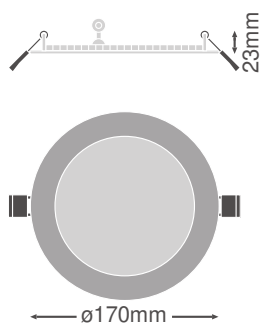

Product features

- Die-cast aluminum housing
- Uniform illumination
- Color rendering index $R_a > 80$
- High color consistency: ≤ 6 SDCM
- Luminaire efficacy: up to 80 lm/W
- Type of protection: IP20
- Lifetime: up to 15,000 h
- Protection class: II
- Available with color temperature: 3,000 K, 4,000 K, 6,500 K

TECHNICAL DATA

Electrical data

Nominal wattage	15.00 W
Nominal voltage	220...240 V
Mains frequency	50...60 Hz
Nominal current	136.000 mA
Power factor λ	> 0.50
Protection class	II

Photometrical data

Luminous flux	1080 lm
Luminous efficacy	72 lm/W
Color temperature	3000 K
Light color (designation)	Warm White
Color rendering index Ra	80
Standard deviation of color matching	< 6 sdcn
Beam angle	120 °

Dimensions & Weight

Diameter	170.00 mm
Height	23.00 mm
Product weight	220.00 g

Materials & Colors

Product color	White
---------------	-------

Housing color	White
Body material	Aluminum
Mercury content	0.0 mg

Application & Mounting

Ambient temperature range	-10...+50 °C
Temperature range at storage	-20...+70 °C
Type of connection	Cable/Connector
Type of protection	IP20
Dimmable	No
Mounting location	Ceiling
Application environment	Indoor
Mounting diameter	155,0 mm
LED module replaceable	Not replaceable