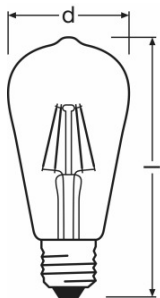

- LED lamps for line voltage
- Not dimmable
- Mercury-free lamps
- Lifetime: up to 15,000 h
- Beam angle: up to 360°
- Energy efficiency class: A++

Technical data

Electrical data

Rated wattage	7.00 W
Nominal wattage	7.00 W
Nominal voltage	220...240 V
Operating frequency	50...60 Hz
Power factor λ	> 0.70
Claimed equiv. conventional lamp power	54 W

Light technical data

Warm-up time (60 %)	< 0.50 s
Starting time	< 0.5 s

Dimensions & weight

Overall length	143.0 mm
Diameter	64.0 mm
Outer bulb	ST64
Length	143.0 mm

Lifespan

Product datasheet

Nominal lamp life time	15000 h
Rated lamp life time	15000 h
Number of switching cycles	100000
Lumen main.fact.at end of nom.life time	0.70