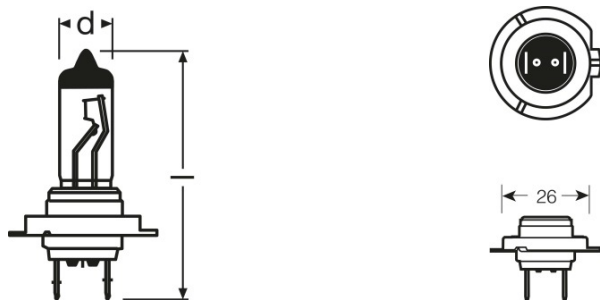

Technical data

Electrical data

Power input	58 W ¹⁾
Nominal wattage	55.0 W
Nominal voltage	12.0 V
Test voltage	13.2 V

¹⁾ Maximum

Photometrical data

Luminous flux	1500 lm
Luminous flux tolerance	±10 %

Dimensions & weight

Length	59.0 mm
Diameter	12.0 mm
Product weight	12.50 g

Lifespan

Lifespan B3	330 h
Lifespan Tc	550 h

Additional product data

Base (standard designation)	PX26d
-----------------------------	-------

Certificates & standards

ECE category	H7
--------------	----

Country specific categorizations

Product datasheet

Order reference	64210 55W 12V P
------------------------	-----------------

Country specific information

Product code	METEL code	SEG number	STK number	UK Org
4050300332185	OSRA64210	8328066	8328066	-
4050300925202	OSRA64210BL1	8328414	8328414	-