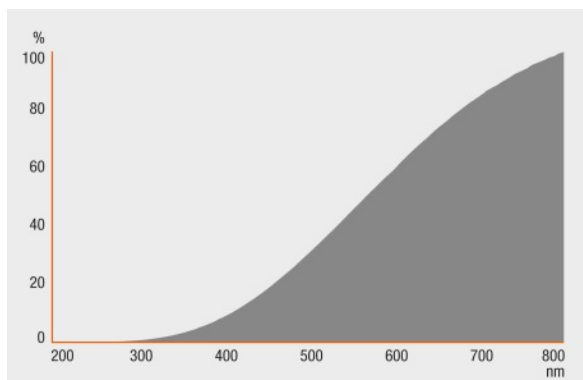

Light technical data

Starting time	0.0 s
Warm-up time (60 %)	0.00 s

Dimensions & weight

Product line drawing

Base

Diameter	12.0 mm
Overall length	74.9 mm
Length	74.9 mm

Product datasheet

Outer bulb	T12
-------------------	-----

Colors & materials

Lamp mercury content	0.0 mg
Mercury-free	Yes

Lifespan

Nominal lamp life time	2000 h
Rated lamp life time	2000 h
Number of switching cycles	50000 ¹⁾

¹⁾ At 1 min on / 3 min off

Additional product data