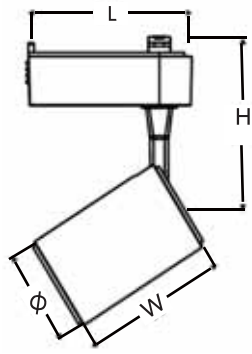

Item Code	Item Description	Power (W)	Power Factor	Lumen (lm)	Efficacy (lm/W)	Input Current (mA)	CRI (Ra)	CCT	Lifetime (L70B50)
140058511	LEDSpotSM-U 5W-3000-30D-WH-GP	5	0.50	250	50	45	≥ 80	3000	20Khrs
140058512	LEDSpotSM-U 5W-6500-30D-WH-GP	5	0.50	250	50	45	≥ 80	6500	20Khrs
140058513	LEDSpotSM-U 7W-3000-30D-WH-GP	7	0.50	350	50	63	≥ 80	3000	20Khrs
140058514	LEDSpotSM-U 7W-6500-30D-WH-GP	7	0.50	350	50	63	≥ 80	6500	20Khrs
140058507	LEDSpotTR-U 5W-3000-30D-WH-GP	5	0.50	250	50	45	≥ 80	3000	20Khrs
140058508	LEDSpotTR-U 5W-6500-30D-WH-GP	5	0.50	250	50	45	≥ 80	6500	20Khrs
140058509	LEDSpotTR-U 7W-3000-30D-WH-GP	7	0.50	350	50	63	≥ 80	3000	20Khrs
140058510	LEDSpotTR-U 7W-6500-30D-WH-GP	7	0.50	350	50	63	≥ 80	6500	20Khrs
140060534	LEDSpotTR-U 5W-3000-30D-BK-GP	5	0.50	250	50	45	≥ 80	3000	20Khrs
140060535	LEDSpotTR-U 5W-6500-30D-BK-GP	5	0.50	250	50	45	≥ 80	6500	20Khrs
140060536	LEDSpotTR-U 7W-3000-30D-BK-GP	7	0.50	350	50	63	≥ 80	3000	20Khrs
140060537	LEDSpotTR-U 7W-6500-30D-BK-GP	7	0.50	350	50	63	≥ 80	6500	20Khrs
140066316	LEDSpotTR-U 12W-3000-30D-WH-GP	12	0.50	800	67	110	80	3000	20Khrs
140066317	LEDSpotTR-U 12W-6500-30D-WH-GP	12	0.50	800	67	110	80	6500	20Khrs
140066318	LEDSpotTR-U 20W-3000-30D-WH-GP	20	0.50	1200	60	170	80	3000	20Khrs
140066319	LEDSpotTR-U 20W-6500-30D-WH-GP	20	0.50	1200	60	170	80	6500	20Khrs
140066320	LEDSpotTR-U 30W-3000-30D-WH-GP	30	0.90	2200	73	140	80	3000	20Khrs
140066321	LEDSpotTR-U 30W-6500-30D-WH-GP	30	0.90	2200	73	140	80	6500	20Khrs

Dimensional Drawing

	Φ (mm)	L(mm)	W(mm)	H(mm)
LEDSpotTR-U 5W-3000-30D-WH-GP	50	88	79	116
LEDSpotTR-U 7W-6500-30D-WH-GP	50	88	79	116
LEDSpotTR-U 12W-3000-30D-WH-GP	50	126	110	127
LEDSpotTR-U 20W-6500-30D-WH-GP	60	144	134	137
LEDSpotTR-U 30W-3000-30D-WH-GP	73	206	139	167

Photometric Data

5W/7W/12W/20W/30W