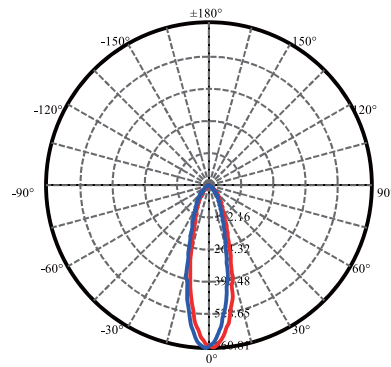

Item Code	Item Description	Power (W)	Power Factor	Lumen (lm)	Efficacy (lm/W)	Input Current (mA)	CRI (Ra)	CCT	Lifetime (L70B50)
140058511	LEDSpotSM-U 5W-3000-30D-WH-GP	5	0.50	250	50	45	≥ 80	3000	20Khrs
140058512	LEDSpotSM-U 5W-6500-30D-WH-GP	5	0.50	250	50	45	≥ 80	6500	20Khrs
140058513	LEDSpotSM-U 7W-3000-30D-WH-GP	7	0.50	350	50	63	≥ 80	3000	20Khrs
140058514	LEDSpotSM-U 7W-6500-30D-WH-GP	7	0.50	350	50	63	≥ 80	6500	20Khrs
140058507	LEDSpotTR-U 5W-3000-30D-WH-GP	5	0.50	250	50	45	≥ 80	3000	20Khrs
140058508	LEDSpotTR-U 5W-6500-30D-WH-GP	5	0.50	250	50	45	≥ 80	6500	20Khrs
140058509	LEDSpotTR-U 7W-3000-30D-WH-GP	7	0.50	350	50	63	≥ 80	3000	20Khrs
140058510	LEDSpotTR-U 7W-6500-30D-WH-GP	7	0.50	350	50	63	≥ 80	6500	20Khrs
140060534	LEDSpotTR-U 5W-3000-30D-BK-GP	5	0.50	250	50	45	≥ 80	3000	20Khrs
140060535	LEDSpotTR-U 5W-6500-30D-BK-GP	5	0.50	250	50	45	≥ 80	6500	20Khrs
140060536	LEDSpotTR-U 7W-3000-30D-BK-GP	7	0.50	350	50	63	≥ 80	3000	20Khrs
140060537	LEDSpotTR-U 7W-6500-30D-BK-GP	7	0.50	350	50	63	≥ 80	6500	20Khrs
140066316	LEDSpotTR-U 12W-3000-30D-WH-GP	12	0.50	800	67	110	80	3000	20Khrs
140066317	LEDSpotTR-U 12W-6500-30D-WH-GP	12	0.50	800	67	110	80	6500	20Khrs
140066318	LEDSpotTR-U 20W-3000-30D-WH-GP	20	0.50	1200	60	170	80	3000	20Khrs
140066319	LEDSpotTR-U 20W-6500-30D-WH-GP	20	0.50	1200	60	170	80	6500	20Khrs
140066320	LEDSpotTR-U 30W-3000-30D-WH-GP	30	0.90	2200	73	140	80	3000	20Khrs
140066321	LEDSpotTR-U 30W-6500-30D-WH-GP	30	0.90	2200	73	140	80	6500	20Khrs

Dimensional Drawing

	Φ (mm)	L(mm)	W(mm)	H(mm)
LEDSpotTR-U 5W-3000-30D-WH-GP	50	88	79	116
LEDSpotTR-U 7W-6500-30D-WH-GP	50	88	79	116
LEDSpotTR-U 12W-3000-30D-WH-GP	50	126	110	127
LEDSpotTR-U 20W-6500-30D-WH-GP	60	144	134	137
LEDSpotTR-U 30W-3000-30D-WH-GP	73	206	139	167

Photometric Data

5W/7W/12W/20W/30W