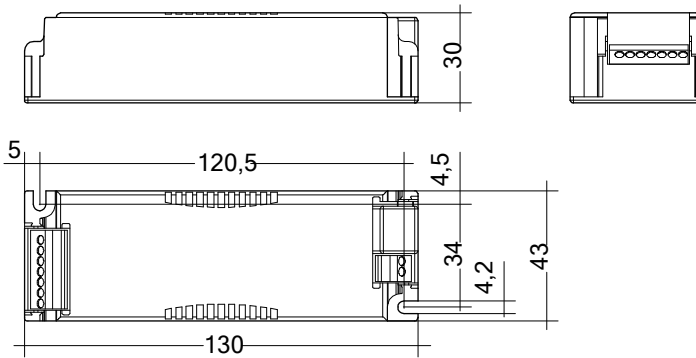

Street

Decorative

High bay

Driver LCA 25W 350–1050mA one4all SC PRE

premium series

The complete data sheet for this product is available in the Downloads section.

**Ordering data**

Type	Article number	Packaging, carton	Packaging, pallet	Weight per pc.
LCA 25W 350-1050mA one4all SC PRE	28000675	10 pc(s).	1,000 pc(s).	0.127 kg