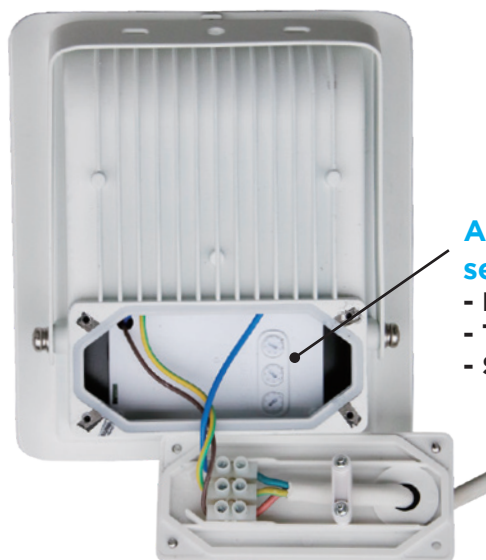

## Slim Design LED Security Light

The FastStar light has been designed for fast and easy installation. It can be connected into its own internal terminal block or alternatively it comes with a pre-wired 30cm cable to connect into a suitable external junction box. It also has a clever angled wall bracket which allows easy fixing without the need to remove the bracket.

### KEY FEATURES:

- 50W - 4000 lumens
- IP65 Rating
- Aluminium housing
- Tough glass lens
- Slimline compact design
- 6000K cool white colour temperature
- PIR models lights
- Supplied with 30cm cable
- Adjustable settings:  
Lux, Time and Sense

## DESIGNED FOR FAST + SIMPLE INSTALLATION

Designed for quick and simple installation

2 ways to connect to mains AC supply:

Directly into internal terminal block

Or

With cable provided into a suitable rated junction box.

Angled bracket gives easy access to secure onto wall

Adjustable settings:

- Lux
- Time
- Sens

Up To 90% More Efficient Than Traditional Lighting

Perfect for around the home, providing light to driveways and adding security.