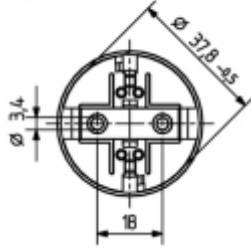

Edison Screw and Bayonet lampholders

22.318.3909

E27

colour	pkg.	wt.	part no.
anthracite	250	19 g	22.318.3909.90

Snap in fixing

Screw fixing

Housing: PPS

- Screw fixing: for cheese head screws

T 240					4 A 250 V
		0.5 - 1.5 mm ²	max. ø 1.8 mm	0.5 - 1.5 mm ²	