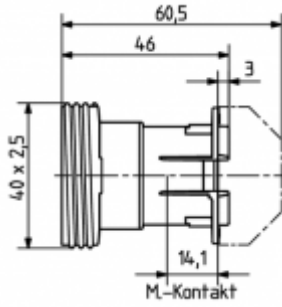

Edison Screw and Bayonet lampholders

22.318.3909

E27

colour	pkg.	wt.	part no.
anthracite	250	19 g	22.318.3909.90

Snap in fixing

Screw fixing

Housing: PPS

- Screw fixing: for cheese head screws

T 240					4 A 250 V
		0.5 - 1.5 mm ²	max. ø 1.8 mm	0.5 - 1.5 mm ²	