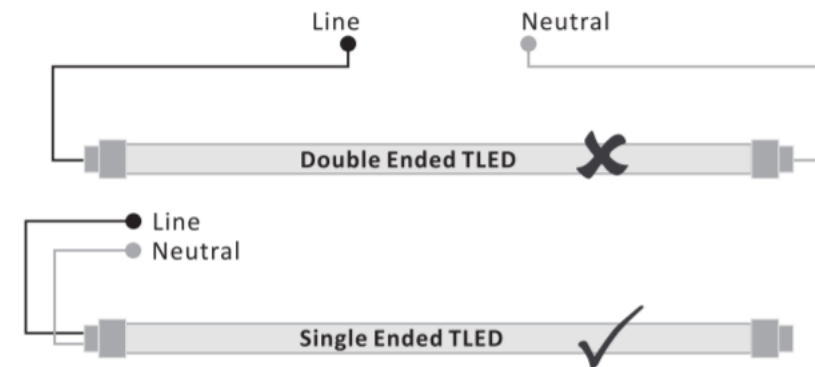

Essential Smartbright TLED Waterproof
WT069C
Product Launch Deck

Essential Smartbright TLED Waterproof: WT069C

Safe & Reliable

Unique selling point

- **PC Cover and housing material**
- **Stainless Steel Clips**
- **IP65, IK08**
- **Glow wire rating: 850C**
- **-20C - +35C ***

** Depends on TLED*

Essential Smartbright TLED Waterproof: WT069C Spec sheet

	A Brand Bare TLED Waterproof
Safety Class (driver+system)	Class II
Housing material	PC
Cover material (Diffuser)	PC
Clips	Stainless Steel
Cable Gland	M20 (same as Coreline Waterproof)
IPxx	IP65
IKxx	IK08
Ball-proof	follow IEC
Glow wire rating	850C
fire-rated	follow IEC
Mounting	Via SS Brackets
Power connection	Through connector (integrated fuse)
Color(s) (and RAL code)	Light Grey (same as coreline waterproof)
Size (LxWxH) + considerations	Supplier provided
Weight (Kg)	Supplier provided
Packaging concept	1-in-1 + cartonbox
Temperature Range (depending on TLED)	-20C - +35C (housing only).
	(possible to have 10% lower lamp life at 35C for 2x4ft lamps)
Luminaire Service class	B
RoHS/REACH	Yes

Mounting distance

Type	L600	L1200
L	255-405mm	730-950mm

12NC	Description
911401807181	WT069C SE 1XTLED Bare L600 GM
911401807281	WT069C SE 2XTLED Bare L600 GM
911401806981	WT069C SE 1XTLED Bare L1200 GM
911401807081	WT069C SE 2XTLED Bare L1200 GM