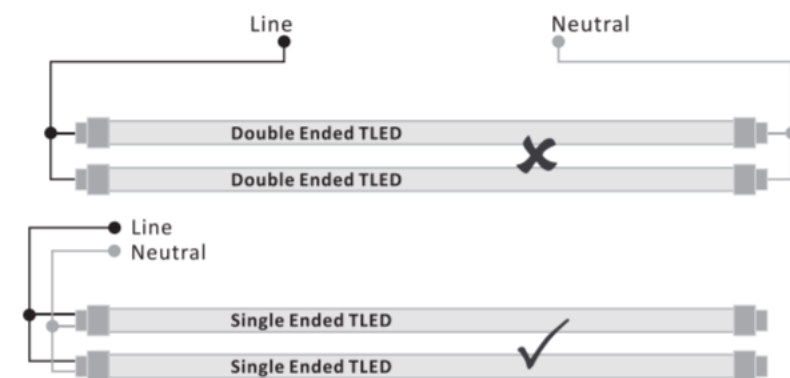

Essential Smartbright TLED Waterproof
WT069C
Product Launch Deck

Essential Smartbright TLED Waterproof: WT069C

Safe & Reliable

Unique selling point

- **PC Cover and housing material**
- **Stainless Steel Clips**
- **IP65, IK08**
- **Glow wire rating: 850C**
- **-20C - +35C ***

** Depends on TLED*

Essential Smartbright TLED Waterproof: WT069C Spec sheet

	A Brand Bare TLED Waterproof
Safety Class (driver+system)	Class II
Housing material	PC
Cover material (Diffuser)	PC
Clips	Stainless Steel
Cable Gland	M20 (same as Coreline Waterproof)
IPxx	IP65
IKxx	IK08
Ball-proof	follow IEC
Glow wire rating	850C
fire-rated	follow IEC
Mounting	Via SS Brackets
Power connection	Through connector (integrated fuse)
Color(s) (and RAL code)	Light Grey (same as coreline waterproof)
Size (LxWxH) + considerations	Supplier provided
Weight (Kg)	Supplier provided
Packaging concept	1-in-1 + cartonbox
Temperature Range (depending on TLED)	-20C - +35C (housing only).
	(possible to have 10% lower lamp life at 35C for 2x4ft lamps)
Luminaire Service class	B
RoHS/REACH	Yes

Mounting distance

Type	L600	L1200
L	255-405mm	730-950mm

12NC	Description
911401807181	WT069C SE 1XTLED Bare L600 GM
911401807281	WT069C SE 2XTLED Bare L600 GM
911401806981	WT069C SE 1XTLED Bare L1200 GM
911401807081	WT069C SE 2XTLED Bare L1200 GM