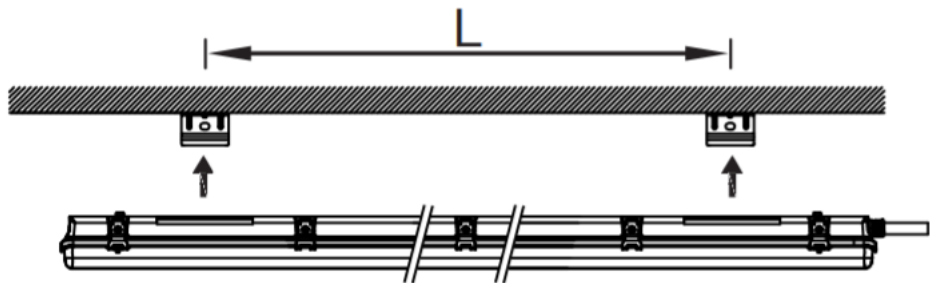

Essential Smartbright TLED Waterproof
WT069C
Product Launch Deck

Essential Smartbright TLED Waterproof: WT069C

Safe & Reliable

Unique selling point

- **PC Cover and housing material**
- **Stainless Steel Clips**
- **IP65, IK08**
- **Glow wire rating: 850C**
- **-20C - +35C ***

** Depends on TLED*

Essential Smartbright TLED Waterproof: WT069C Spec sheet

	A Brand Bare TLED Waterproof
Safety Class (driver+system)	Class II
Housing material	PC
Cover material (Diffuser)	PC
Clips	Stainless Steel
Cable Gland	M20 (same as Coreline Waterproof)
IPxx	IP65
IKxx	IK08
Ball-proof	follow IEC
Glow wire rating	850C
fire-rated	follow IEC
Mounting	Via SS Brackets
Power connection	Through connector (integrated fuse)
Color(s) (and RAL code)	Light Grey (same as coreline waterproof)
Size (LxWxH) + considerations	Supplier provided
Weight (Kg)	Supplier provided
Packaging concept	1-in-1 + cartonbox
Temperature Range (depending on TLED)	-20C - +35C (housing only).
	(possible to have 10% lower lamp life at 35C for 2x4ft lamps)
Luminaire Service class	B
RoHS/REACH	Yes

Mounting distance

Type	L600	L1200
L	255-405mm	730-950mm

12NC	Description
911401807181	WT069C SE 1XTLED Bare L600 GM
911401807281	WT069C SE 2XTLED Bare L600 GM
911401806981	WT069C SE 1XTLED Bare L1200 GM
911401807081	WT069C SE 2XTLED Bare L1200 GM