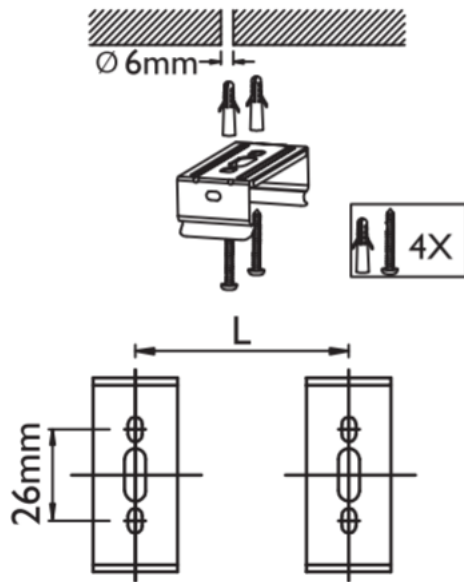

Essential Smartbright TLED Waterproof
WT069C
Product Launch Deck

Essential Smartbright TLED Waterproof: WT069C

Safe & Reliable

Unique selling point

- **PC Cover and housing material**
- **Stainless Steel Clips**
- **IP65, IK08**
- **Glow wire rating: 850C**
- **-20C - +35C ***

** Depends on TLED*

Essential Smartbright TLED Waterproof: WT069C Spec sheet

	A Brand Bare TLED Waterproof
Safety Class (driver+system)	Class II
Housing material	PC
Cover material (Diffuser)	PC
Clips	Stainless Steel
Cable Gland	M20 (same as Coreline Waterproof)
IPxx	IP65
IKxx	IK08
Ball-proof	follow IEC
Glow wire rating	850C
fire-rated	follow IEC
Mounting	Via SS Brackets
Power connection	Through connector (integrated fuse)
Color(s) (and RAL code)	Light Grey (same as coreline waterproof)
Size (LxWxH) + considerations	Supplier provided
Weight (Kg)	Supplier provided
Packaging concept	1-in-1 + cartonbox
Temperature Range (depending on TLED)	-20C - +35C (housing only).
	(possible to have 10% lower lamp life at 35C for 2x4ft lamps)
Luminaire Service class	B
RoHS/REACH	Yes

Mounting distance

Type	L600	L1200
L	255-405mm	730-950mm

12NC	Description
911401807181	WT069C SE 1XTLED Bare L600 GM
911401807281	WT069C SE 2XTLED Bare L600 GM
911401806981	WT069C SE 1XTLED Bare L1200 GM
911401807081	WT069C SE 2XTLED Bare L1200 GM