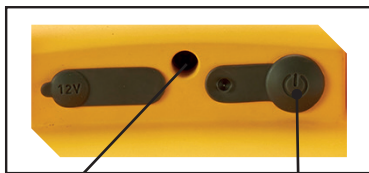

Powerful wide angle, SMD LEDs

Built in storage compartment to conveniently store charger

High visibility reflectors

Battery charging indicator

Dimmable, medium + high function

Rechargeable, Compact & Lightweight LED Work Light

The Galaxy-Pro rechargeable LED Floodlight, designed using the toughest composite materials for use in industrial applications where it is essential to have robust, maintenance free products. Utilising the very latest LED technology the Galaxy-Pro produces a very impressive 3500 Lumens output (equivalent to a 500W Halogen light) and gives a wide floodlight beam in excess of 30m.

- Only 1.5kg
- 3,500 lumens
- 8hrs Runtime

Change the angle to suit your need

Optional magnetic feet
Tripod Mount

Key features:

- 3 Light mode: 3500 lumens (HIGH) - 1750 lumens (HALF) & Dimmable
- Runtime: 4 hours (HIGH) - 8 hours (HALF)
- Rechargeable Li-ion work light
- Robust, durable construction - Polycarbonate
- Designed to meet IP54
- Battery: 7.4V 13.2 Ah Lithium-ion
- Storage on the reverse for mains charger
- Silent operation
- No trailing cables
- Dimmable (10-100%)