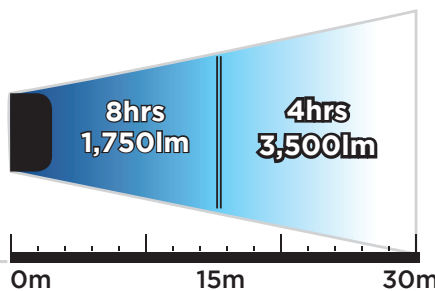

- Only 1.5kg
- 3,500 lumens
- 8hrs Runtime

Change the angle to suit your need

Optional magnetic feet
Tripod Mount

Key features:

- 3 Light mode: 3500 lumens (HIGH) - 1750 lumens (HALF) & Dimmable
- Runtime: 4 hours (HIGH) - 8 hours (HALF)
- Rechargeable Li-ion work light
- Robust, durable construction - Polycarbonate
- Designed to meet IP54
- Battery: 7.4V 13.2 Ah Lithium-ion
- Storage on the reverse for mains charger
- Silent operation
- No trailing cables
- Dimmable (10-100%)

GALAXY PRO

8HRS CHARGE TIME

Light coverage

PRODUCT CODE	DIMENSIONS
NSGALAXYPRO	(L)310x(W)350x(D)285mm
CAT/PAD: 0111/120131	

- Optional Accessories:**
- 1.7m Tripod
 - Magnetic built in feet
 - 12/24V Car charger