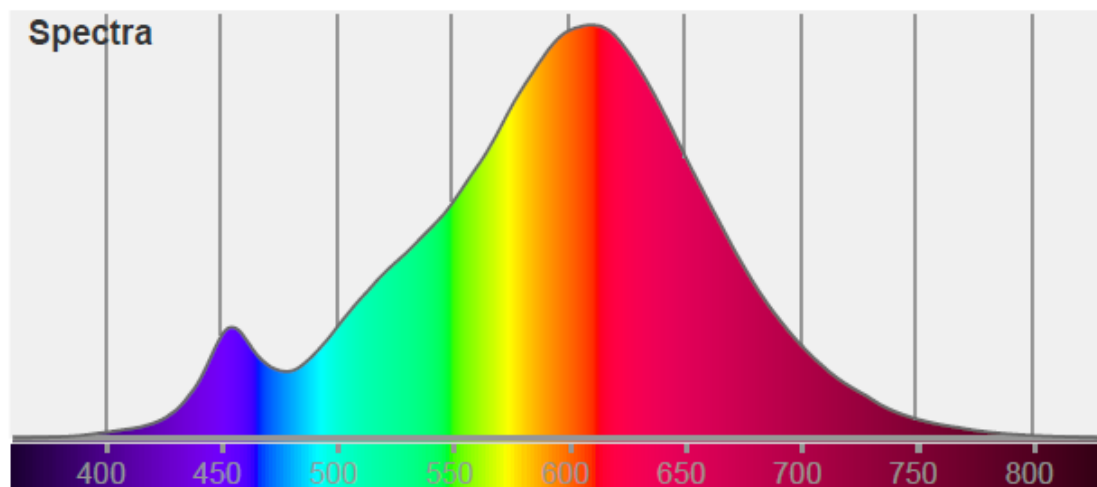

ENGLISH

Datasheet

Stock No: 123-7950

RS Pro Mini Globe 4W (36W) 2700K 420lm E14 Non-dimmable 300 Degree Beam Angle

Specifications:

Lamp Base: E14

Lamp Shape: Globe

Wattage: 4W

Voltage Rating: 220-240V

Length: 84mm

Diameter: 45mm

Current Rating: 32mA

Frequency Range: 50Hz

Electric Current: AC

Features:

The Base Colour is Silver mini globe candle Clear finish. Material is Aluminium, glass with the lamp fixing pendant, or wall.

ENGLISH

Heat Graph: Warm

2700 K

Beam Angle: 300 Degrees

Beam angle

300°