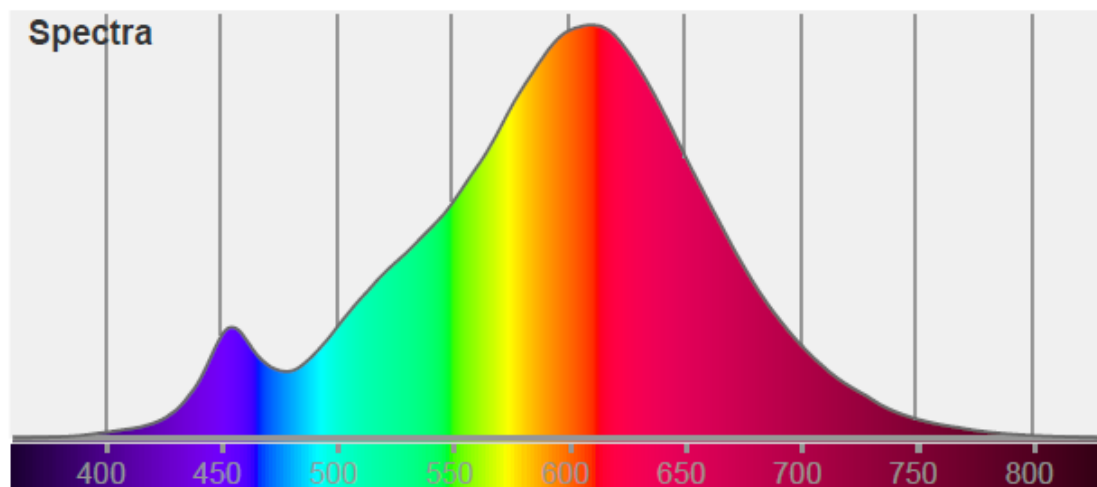

ENGLISH

Datasheet

Stock No: 123-7943

**RS Pro Classic Globe (GLS) 7W (60W)
2700K 806lm B22 Dimmable 300 deg
Beam Angle**

Specifications:

Lamp Base: B22

Lamp Shape: Round

Wattage: 7W

Voltage Rating: 220-240V

Length: 105mm

Diameter: 60mm

Current Rating: 32mA

Frequency Range: 50Hz

Electric Current: AC

Features:

The Base Colour is matt white classic globe (GLS) clear. Made with aluminium and glass.

ENGLISH

Heat Graph: Warm

2700 K

Beam Angle: 300 Degrees

Beam angle

300°