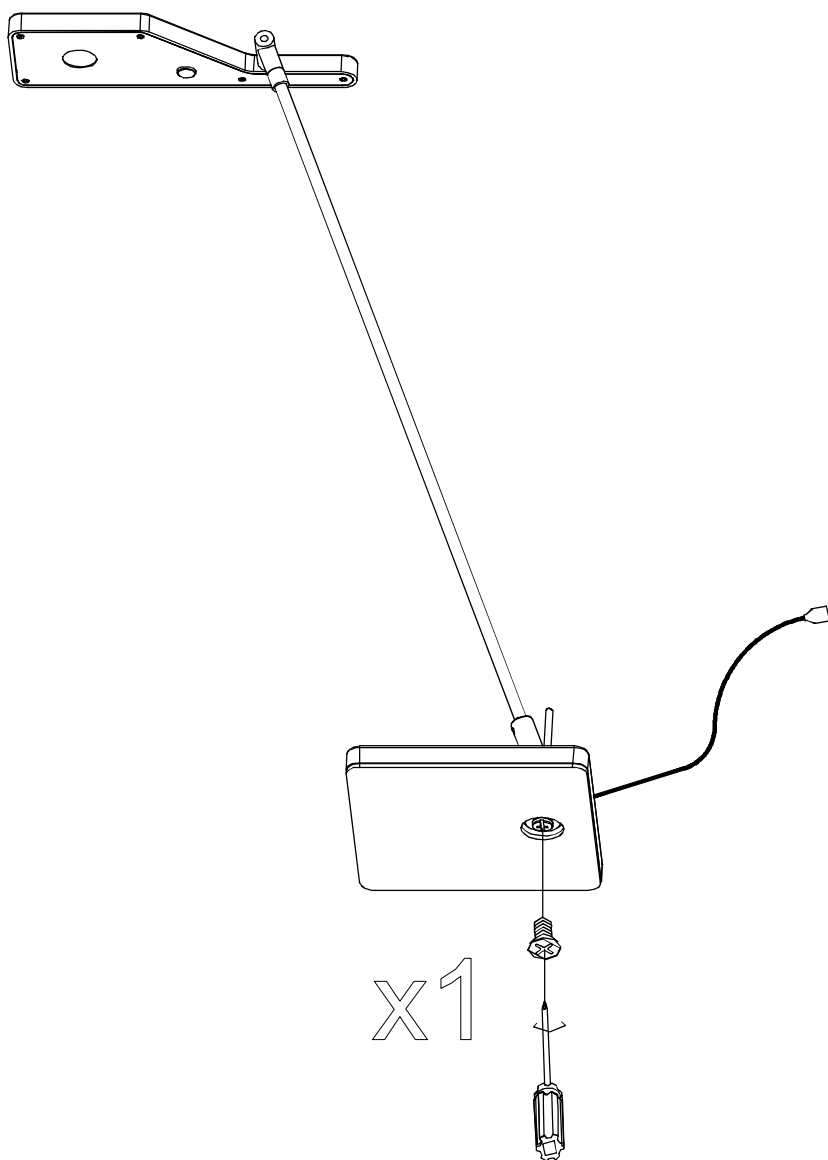

### TECHNICAL CHARACTERISTICS

Type:	Table lamp
IP Protection degrees:	IP20
Light source 1:	1 x LED Citizen 6W Warm White - 3000K 434 lm <sup>(N)</sup> CRI 80
Total power consumption (W):	8
Voltage / Frequency:	100-240V/50-60Hz
Warranty (Years):	3
Option to extend the guarantee (Years):	5
Units per box:	6
Net Weight (Kg):	1.95
EAN:	8435111098240
Stability:	>15°

### GEAR

Multi-voltage electronic gear included (110-240 V / 50-60 Hz)

[Download photometric file .ldt / .ies](#)

Click on image to download energy label

**1**

**2**

**3**

**4**