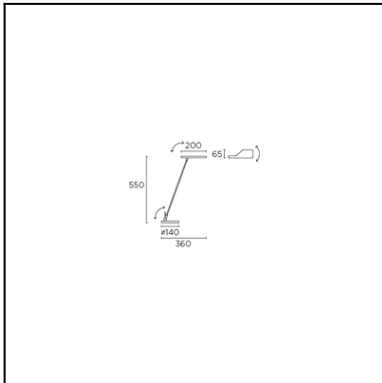

The photograph may not match the reference exactly. Please read the product description to identify the finish.

### TECHNICAL CHARACTERISTICS

Type:	Table lamp
IP Protection degrees:	IP20
Light source 1:	1 x LED Citizen 6W Warm White - 3000K 434 lm <sup>(N)</sup> CRI 80
Total power consumption (W):	8
Voltage / Frequency:	100-240V/50-60Hz
Warranty (Years):	3
Option to extend the guarantee (Years):	5
Units per box:	6
Net Weight (Kg):	1.95
EAN:	8435111098240
Stability:	>15°

### GEAR

Multi-voltage electronic gear included (110-240 V / 50-60 Hz)

[Download photometric file .ldt / .ies](#)

Click on image to download energy label

**1**

**2**

**3**

**4**