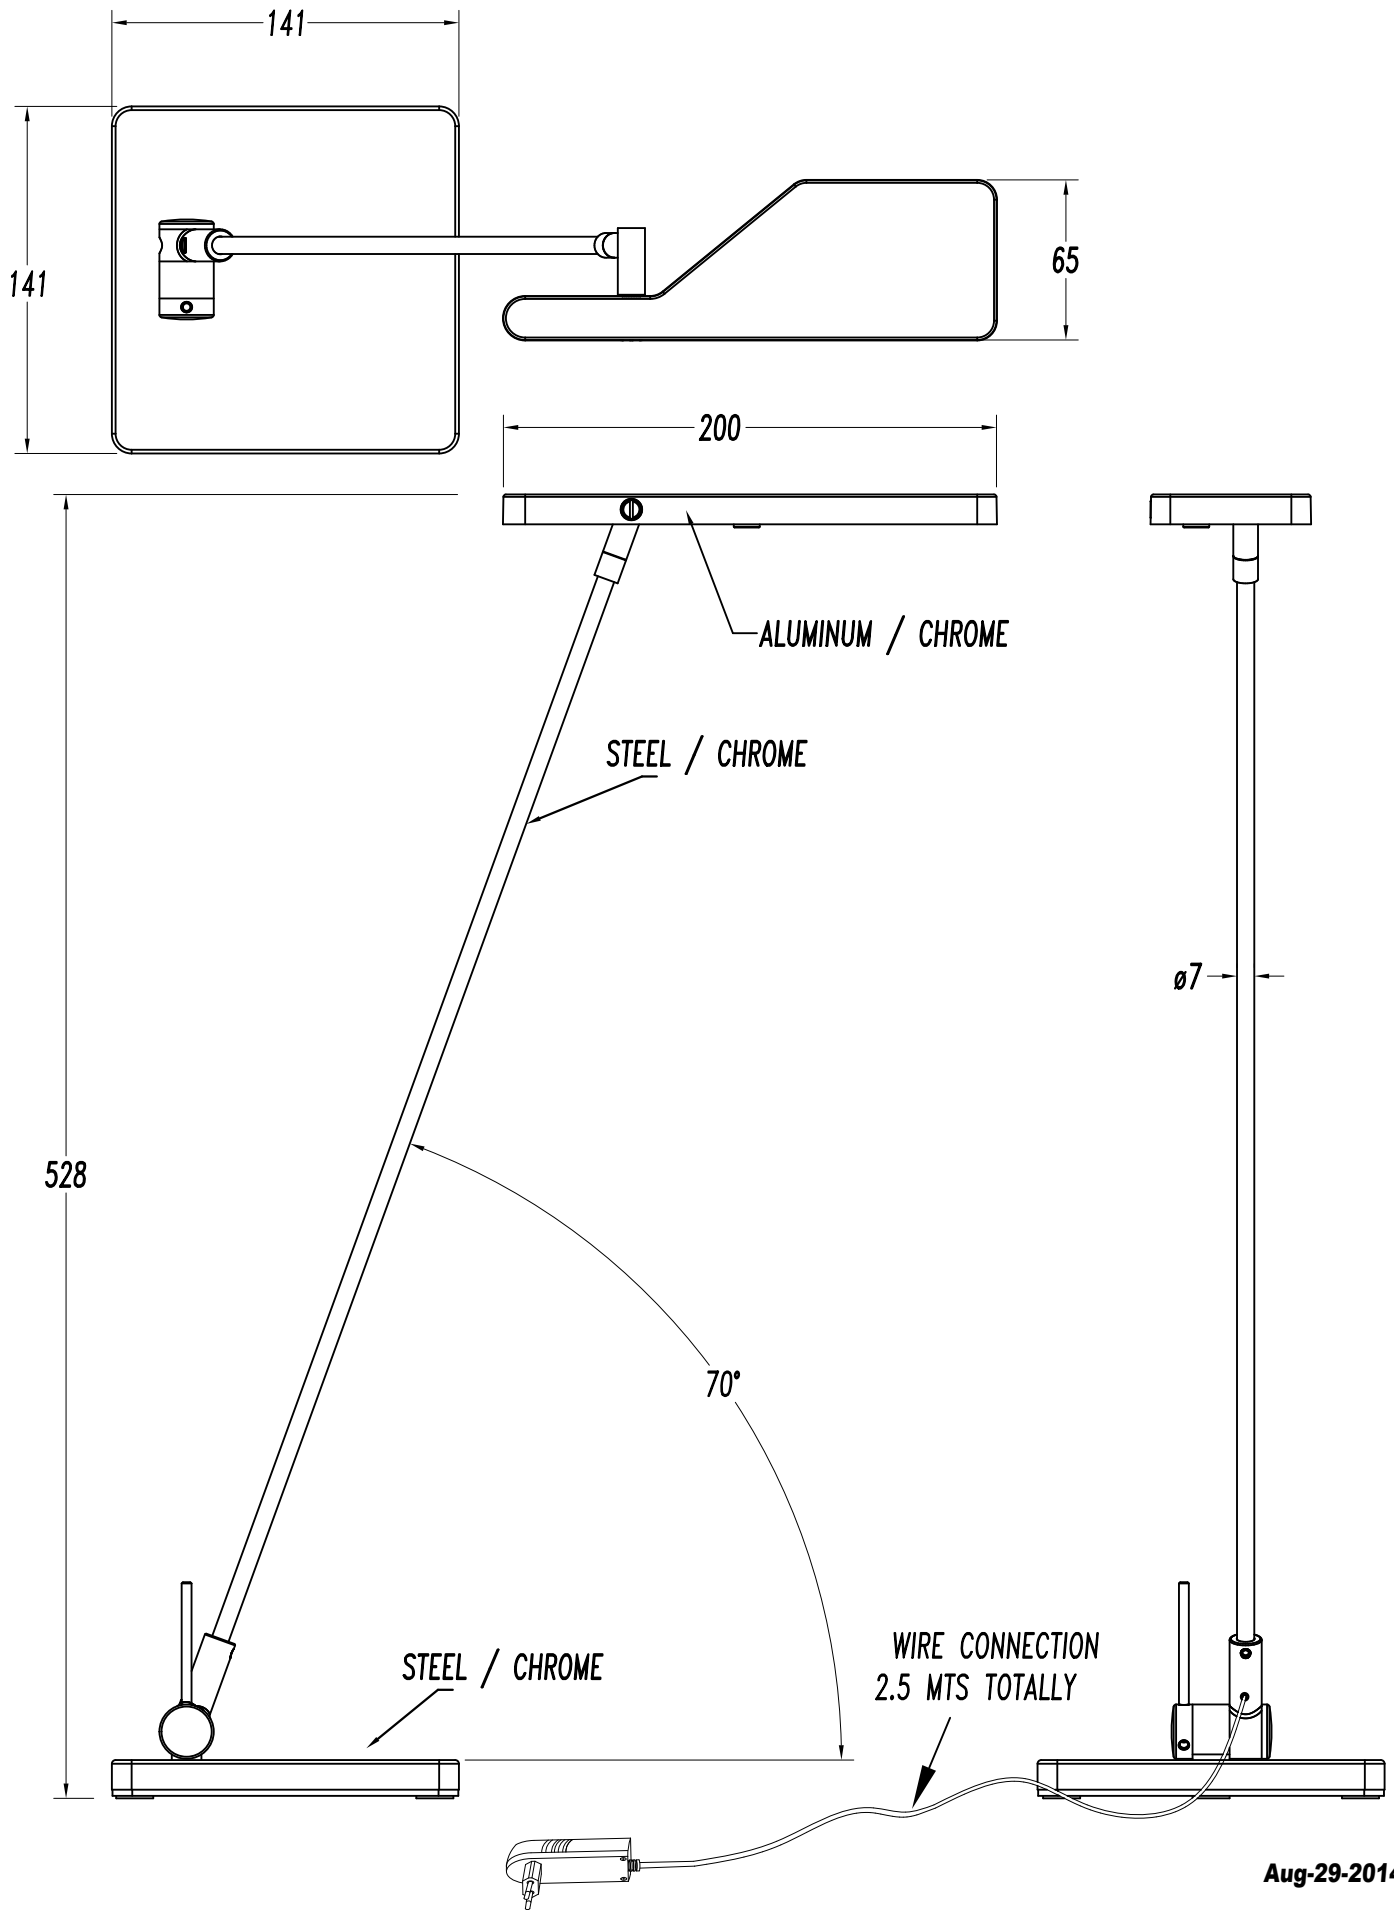

### TECHNICAL CHARACTERISTICS

Type:	Table lamp
IP Protection degrees:	IP20
Light source 1:	1 x LED Citizen 6W Warm White - 3000K 434 lm <sup>(N)</sup> CRI 80
Total power consumption (W):	8
Voltage / Frequency:	100-240V/50-60Hz
Warranty (Years):	3
Option to extend the guarantee (Years):	5
Units per box:	6
Net Weight (Kg):	1.95
EAN:	8435111098240
Stability:	>15°

### MATERIALS / FINISHES

<b>Structure material:</b>	Aluminium Steel
<b>Structure finish:</b>	Chrome

### GEAR

Multi-voltage electronic gear included (110-240 V / 50-60 Hz)

[Download photometric file .ldt / .ies](#)

Click on image to download energy label

**1**

**2**

**3**

**4**