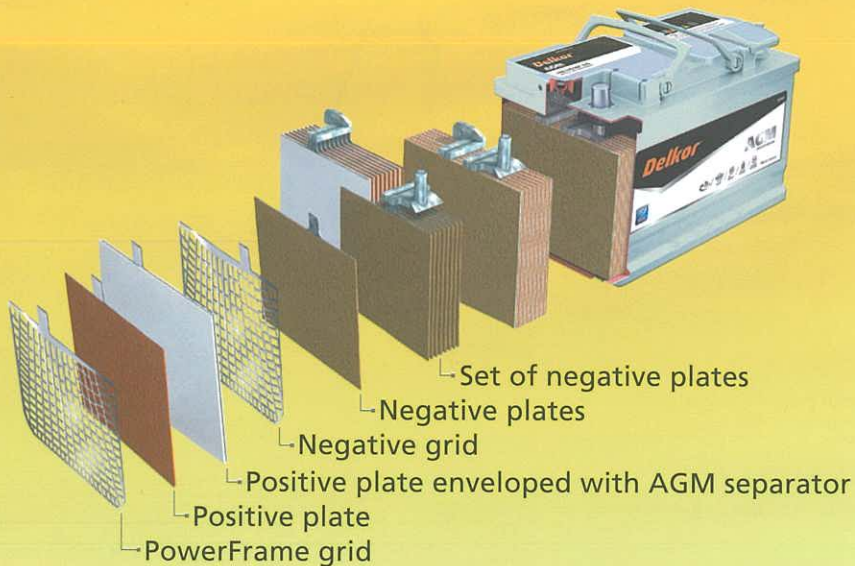

Our batteries are not built with just any grid, but a PowerFrame grid. A patented technology exclusive to Clarios, developed for reinforced battery strength. PowerFrame grids are made by rolling metals into strips that are then stamped into the grid shape. Result? A stronger, more durable frame beyond comparison*.

Structurally strong

Up to 66% more durable and corrosion-resistant.

Patterned for power

Provides superior cranking power with up to 70% better electrical flow.

Clean construction

Manufactured using 20% less energy and produces 20% fewer greenhouse gases than other manufacturing processes.

PowerFrame on the outside, for True Strength™ on the inside.

Look inside for True Strength™ within

Start-stop technology for fuel efficiency

Delkor® AGM batteries are designed to complement start-stop technology, an innovation adopted by many automobile manufacturers to improve fuel economy for premium vehicles.