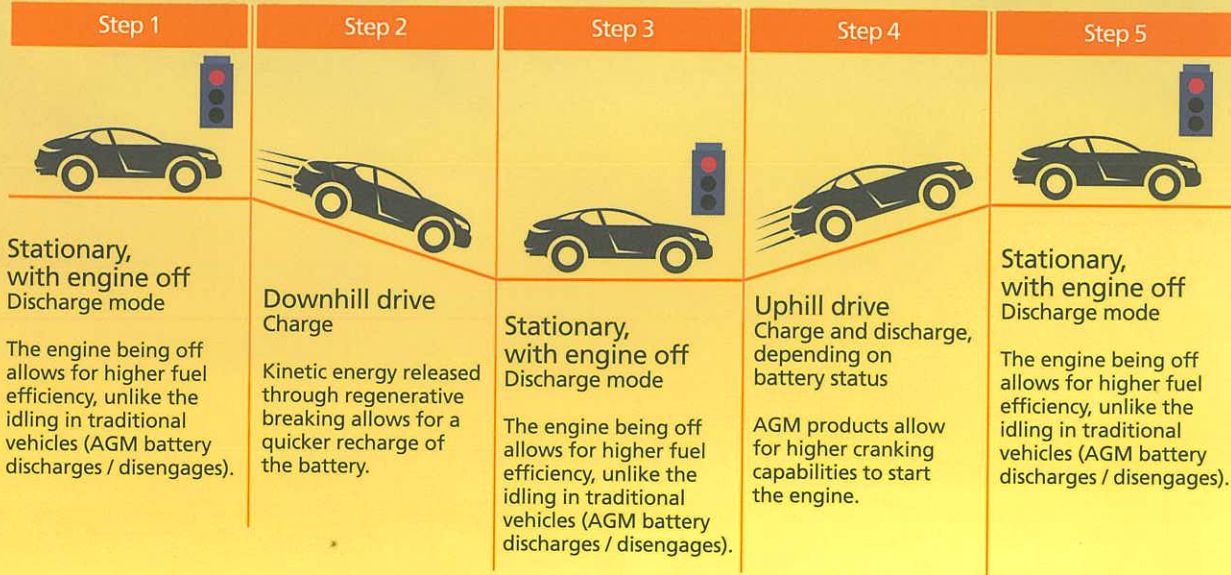

PowerFrame on the outside, for True Strength™ on the inside.

Look inside for True Strength™ within

Start-stop technology for fuel efficiency

Delkor® AGM batteries are designed to complement start-stop technology, an innovation adopted by many automobile manufacturers to improve fuel economy for premium vehicles.