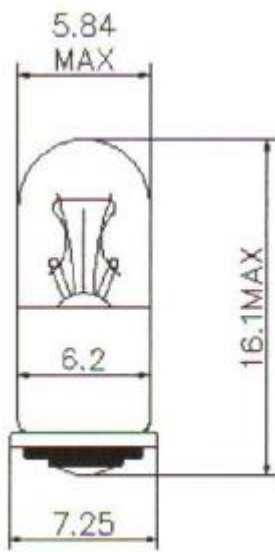

Datasheet

Midget Flange Indicator Lamp

Dimensions: (mm)

Specifications

Structure		Design Characteristics	
Bulb Type	T1 ¼ Clear	Voltage	28V
Bulb Diameter	Ø5.84max	Amperage	40mA±10%
Length	16.1Max	Filament Type	Vacuum Type
Base Type	M.F	Luminous Flux	2.5Lm±20%
		Life Hours	20000hrs