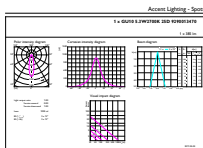

MASTER LEDspot ExpertColor MV

Temperature

T-Case Maximum (Nom)	80 °C

Controls and Dimming

Dimmable	Yes

Approval and Application

Suitable For Accent Lighting	Yes
Energy Efficiency Label (EEL)	A+
Energy Consumption kWh/1000 h	6 kWh

Product Data

Full product code	871869670761600
Order product name	MASTER LED ExpertColor 5.5-50W GU10 927 25D
EAN/UPC - Product	8718696707616
Order code	929001347002
Numerator - Quantity Per Pack	1
Numerator - Packs per outer box	10
Material Nr. (12NC)	929001347002
Net Weight (Piece)	0.038 kg

Dimensional drawing

Product	D	C
MASTER LED ExpertColor 5.5-50W GU10 927 25D	50 mm	54 mm

GU10 230V5.5W-50W345lm25D 2700K GU10 Dim

Photometric data

MASTER LEDspot ExpertColor MV 50W GU10 927 25D