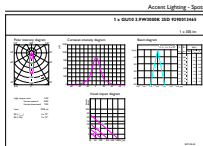

MASTER LEDspot ExpertColor MV

Temperature

T-Case Maximum (Nom)	80 °C

Controls and Dimming

Dimmable	Yes

Approval and Application

Suitable For Accent Lighting	Yes
Energy Efficiency Label (EEL)	A+
Energy Consumption kWh/1000 h	4 kWh

Product Data

Full product code	871869670751700
Order product name	MASTER LED ExpertColor 3.9-35W GU10 930 25D
EAN/UPC - Product	8718696707517
Order code	929001346502
Numerator - Quantity Per Pack	1
Numerator - Packs per outer box	10
Material Nr. (12NC)	929001346502
Net Weight (Piece)	0.038 kg

Dimensional drawing

Product	D	C
MASTER LED ExpertColor 3.9-35W GU10 930 25D	50 mm	54 mm

GU10 230V4W-35W 245lm 25D 3000K GU10 Dim

Photometric data

MASTER LEDspot ExpertColor MV 35W GU10 930 25D